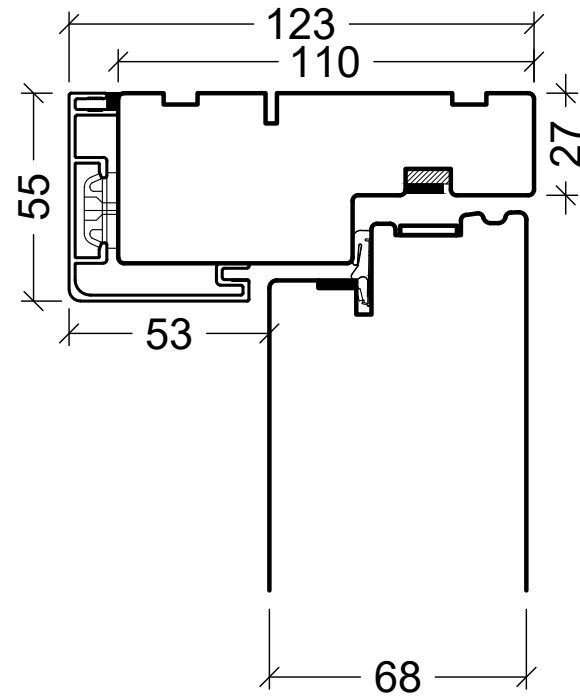

P: PBA-L20I-M5401

P: PBA-V24I-M5401

R: PBA-L22I-M5401

R: PBA-L22I-M5401 + TTI-SP

1:40

**rationel**

Rationel is a trademark of DOVISTA A/S

System: AURAPLUS Flush Fire door

English: Inward opening

Dansk: Indadgående

Scale: 1:2 / 1:40

Edition No. 03

05.26 © 2017,2026

© DOVISTA A/S, CVR-no. 21147583. All intellectual property rights, copyright as well as all rights in know-how vest in DOVISTA A/S. This drawing may not be reproduced, stored, or transmitted in any form by any means (electronic, mechanical, photocopying, recording or otherwise) without the prior written consent of DOVISTA A/S. This drawing is to be used only for the purposes specified by DOVISTA A/S and for no other purpose. We reserve all rights to change the product and product range without notice.