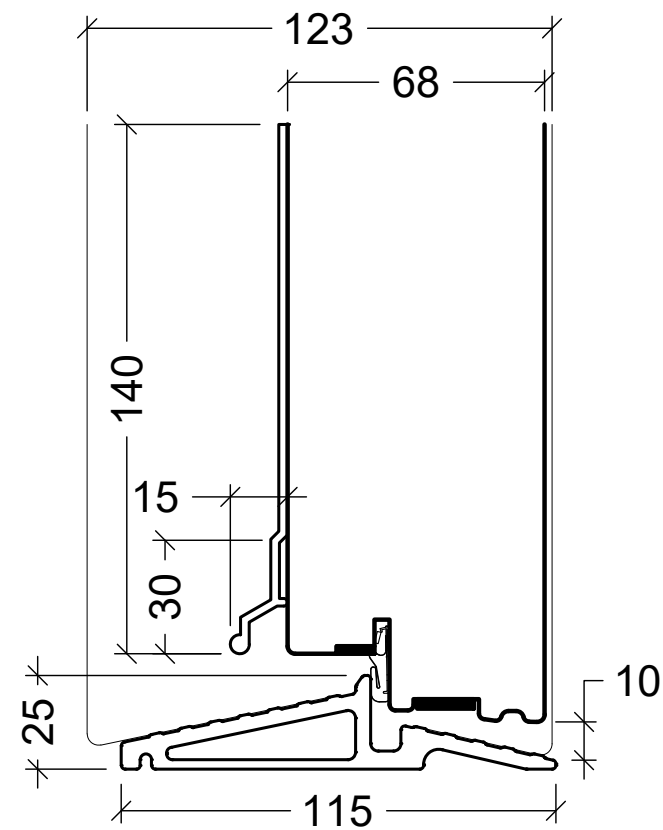

P: PBA-L20I-M5401

P: PBA-V24I-M5401

R: PBA-L22I-M5401

R: PBA-L22I-M5401 + TTI-SP

1:40

**rationel**

Rationel is a trademark of DOVISTA A/S

System: AURAPLUS Flush Fire door

English: Inward opening

Dansk: Indadgående

Scale: 1:2 / 1:40

Edition No. 03

05.26 © 2017,2026

© DOVISTA A/S, CVR-no. 21147583. All intellectual property rights, copyright as well as all rights in know-how vest in DOVISTA A/S. This drawing may not be reproduced, stored, or transmitted in any form by any means (electronic, mechanical, photocopying, recording or otherwise) without the prior written consent of DOVISTA A/S. This drawing is to be used only for the purposes specified by DOVISTA A/S and for no other purpose. We reserve all rights to change the product and product range without notice.