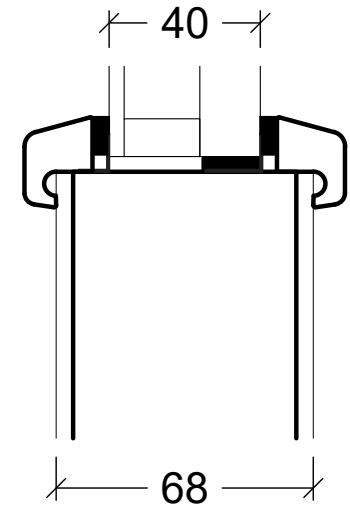

P: PBA-V24I-M5401