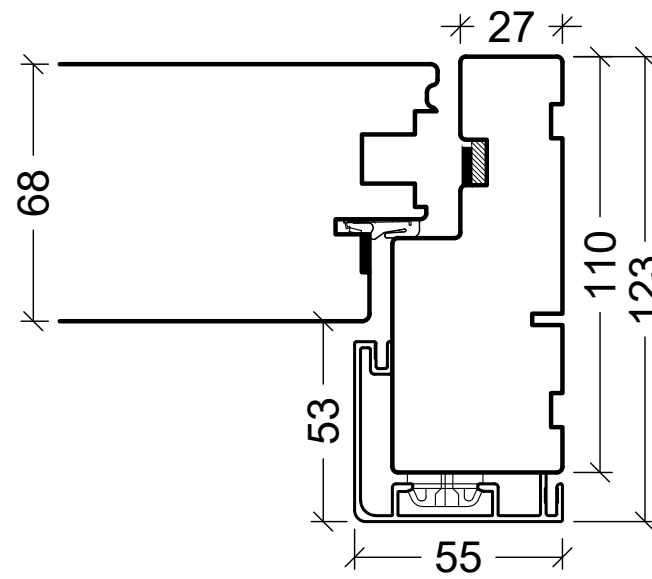

P: PBA-L20I-M5401

P: PBA-V24I-M5401

R: PBA-L22I-M5401

R: PBA-L22I-M5401 + TTI-SP

1:40

**rationel**

Rationel is a trademark of DOVISTA A/S

System: AURAPLUS Flush Fire door

English: Inward opening

Dansk: Indadgående

Scale: 1:2 / 1:40

Edition No. 03

05.26 © 2017,2026

© DOVISTA A/S, CVR-no. 21147583. All intellectual property rights, copyright as well as all rights in know-how vest in DOVISTA A/S. This drawing may not be reproduced, stored, or transmitted in any form by any means (electronic, mechanical, photocopying, recording or otherwise) without the prior written consent of DOVISTA A/S. This drawing is to be used only for the purposes specified by DOVISTA A/S and for no other purpose. We reserve all rights to change the product and product range without notice.