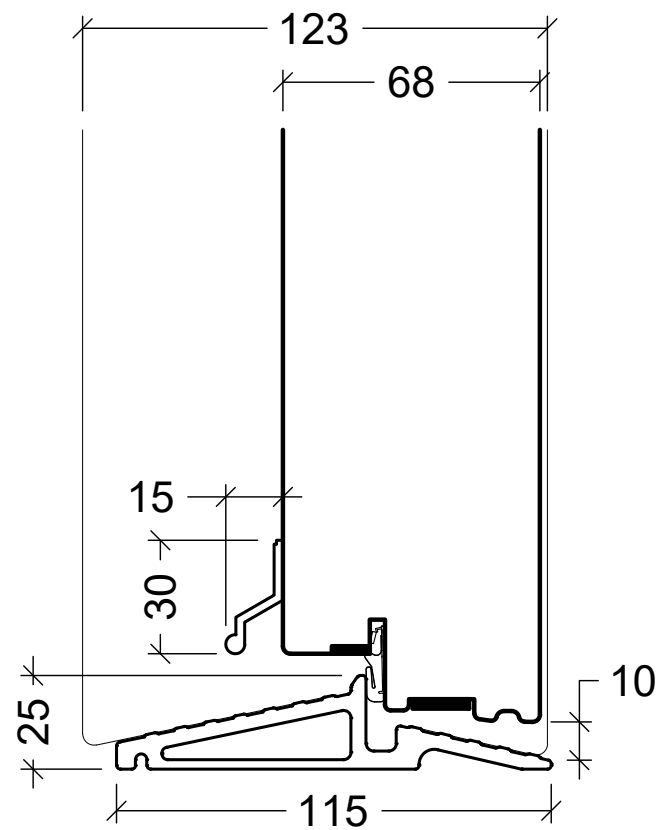

P: PBA-L20I-M5401

P: PBA-V24I-M5401

R: PBA-L22I-M5401

R: PBA-L22I-M5401 + TTI-SP

1:40

**rationel**

Rationel is a trademark of DOVISTA A/S

System: AURAPLUS Flush Fire door

English: Inward opening

Dansk: Indadgående

Scale: 1:2 / 1:40

Edition No. 03

05.26 © 2017,2026

© DOVISTA A/S, CVR-no. 21147583. All intellectual property rights, copyright as well as all rights in know-how vest in DOVISTA A/S. This drawing may not be reproduced, stored, or transmitted in any form by any means (electronic, mechanical, photocopying, recording or otherwise) without the prior written consent of DOVISTA A/S. This drawing is to be used only for the purposes specified by DOVISTA A/S and for no other purpose. We reserve all rights to change the product and product range without notice.