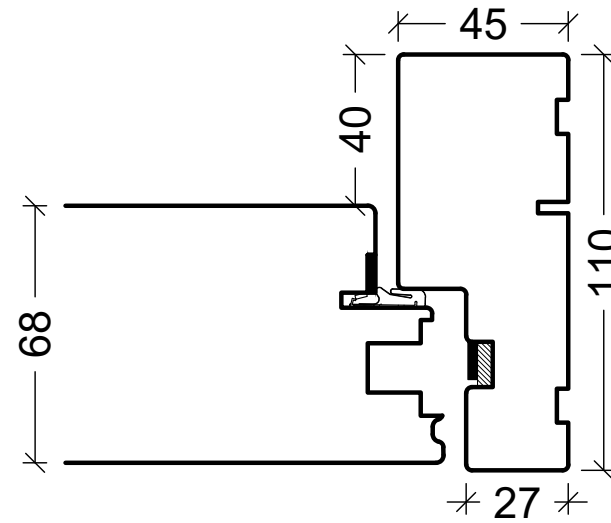

P: PB-L20U-M5401

P: PB-V24U-M5401

R: PB-L22U-M5401

R: PB-L22U-M5401 + TTU-SP

1:40

**rational**

Rational is a trademark of DOVISTA A/S

System: AURA Flush Fire door

English: Outward opening

Dansk: Udadgående

Scale: 1:2 / 1:40

Edition No. 03

05.26 © 2017,2026

© DOVISTA A/S, CVR-no. 21147583. All intellectual property rights, copyright as well as all rights in know-how vest in DOVISTA A/S. This drawing may not be reproduced, stored, or transmitted in any form by any means (electronic, mechanical, photocopying, recording or otherwise) without the prior written consent of DOVISTA A/S. This drawing is to be used only for the purposes specified by DOVISTA A/S and for no other purpose. We reserve all rights to change the product and product range without notice.