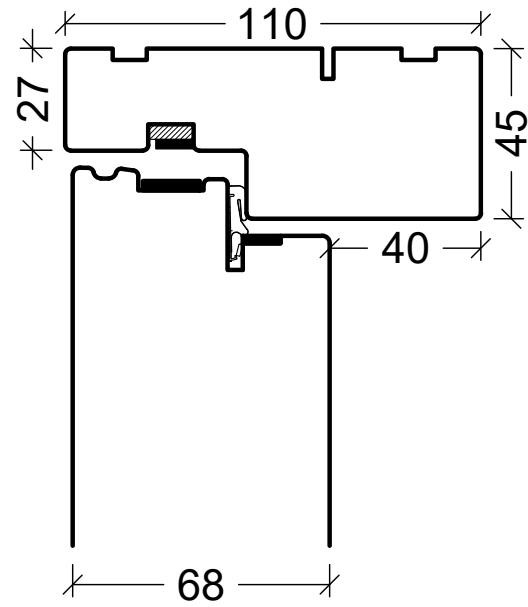

P: PB-L20U-M5401

P: PB-V24U-M5401

R: PB-L22U-M5401

R: PB-L22U-M5401 + TTU-SP

1:40

**rational**

Rational is a trademark of DOVISTA A/S

System: AURA Flush Fire door

English: Outward opening

Dansk: Udadgående

Scale: 1:2 / 1:40

Edition No. 03

05.26 © 2017,2026

© DOVISTA A/S, CVR-no. 21147583. All intellectual property rights, copyright as well as all rights in know-how vest in DOVISTA A/S. This drawing may not be reproduced, stored, or transmitted in any form by any means (electronic, mechanical, photocopying, recording or otherwise) without the prior written consent of DOVISTA A/S. This drawing is to be used only for the purposes specified by DOVISTA A/S and for no other purpose. We reserve all rights to change the product and product range without notice.