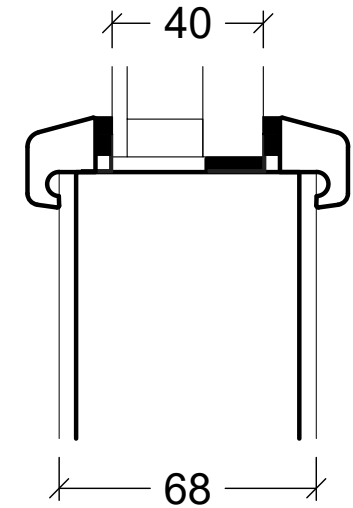

P: PB-L20U-M5401

P: PB-V24U-M5401

R: PB-L22U-M5401

R: PB-L22U-M5401 + TTU-SP

1:40

**rational**

Rational is a trademark of DOVISTA A/S

System: AURA Flush Fire door

English: Outward opening

Dansk: Udadgående

Scale: 1:2 / 1:40

Edition No. 03

05.26 © 2017,2026

© DOVISTA A/S, CVR-no. 21147583. All intellectual property rights, copyright as well as all rights in know-how vest in DOVISTA A/S. This drawing may not be reproduced, stored, or transmitted in any form by any means (electronic, mechanical, photocopying, recording or otherwise) without the prior written consent of DOVISTA A/S. This drawing is to be used only for the purposes specified by DOVISTA A/S and for no other purpose. We reserve all rights to change the product and product range without notice.