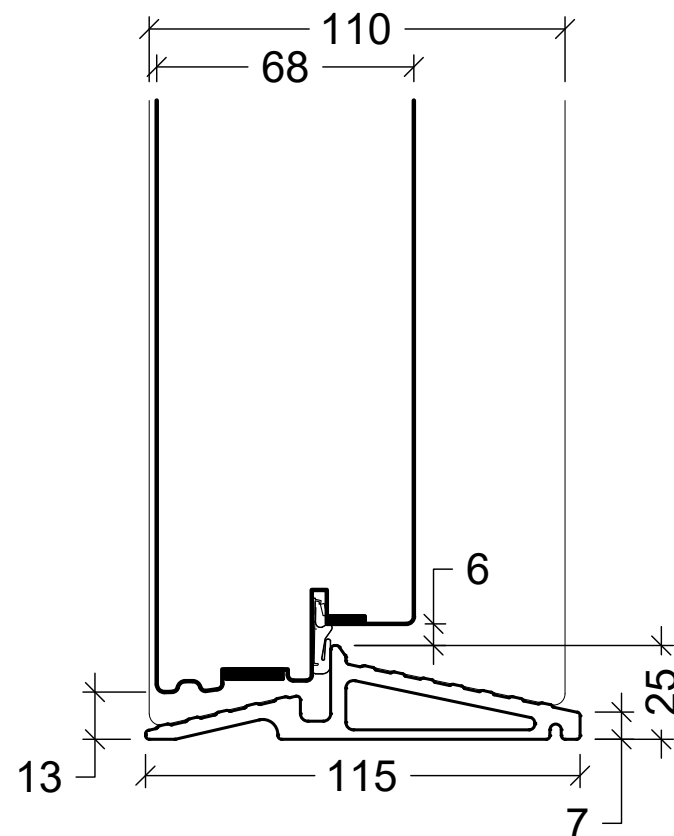

P: PB-L20U-M5401

P: PB-V24U-M5401

R: PB-L22U-M5401

R: PB-L22U-M5401 + TTU-SP

1:40

**rational**

Rational is a trademark of DOVISTA A/S

System: AURA Flush Fire door

English: Outward opening

Dansk: Udadgående

Scale: 1:2 / 1:40

Edition No. 03

05.26 © 2017,2026

© DOVISTA A/S, CVR-no. 21147583. All intellectual property rights, copyright as well as all rights in know-how vest in DOVISTA A/S. This drawing may not be reproduced, stored, or transmitted in any form by any means (electronic, mechanical, photocopying, recording or otherwise) without the prior written consent of DOVISTA A/S. This drawing is to be used only for the purposes specified by DOVISTA A/S and for no other purpose. We reserve all rights to change the product and product range without notice.