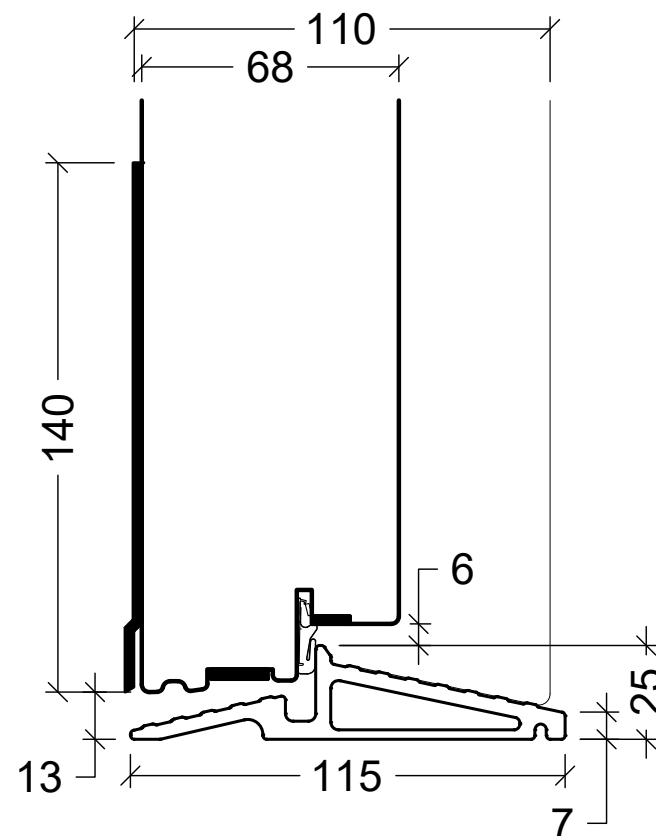

P: PB-L20U-M5401

P: PB-V24U-M5401

R: PB-L22U-M5401

R: PB-L22U-M5401 + TTU-SP

1:40

**rational**

Rational is a trademark of DOVISTA A/S

System: AURA Flush Fire door

English: Outward opening

Dansk: Udadgående

Scale: 1:2 / 1:40

Edition No. 03

05.26 © 2017,2026

© DOVISTA A/S, CVR-no. 21147583. All intellectual property rights, copyright as well as all rights in know-how vest in DOVISTA A/S. This drawing may not be reproduced, stored, or transmitted in any form by any means (electronic, mechanical, photocopying, recording or otherwise) without the prior written consent of DOVISTA A/S. This drawing is to be used only for the purposes specified by DOVISTA A/S and for no other purpose. We reserve all rights to change the product and product range without notice.