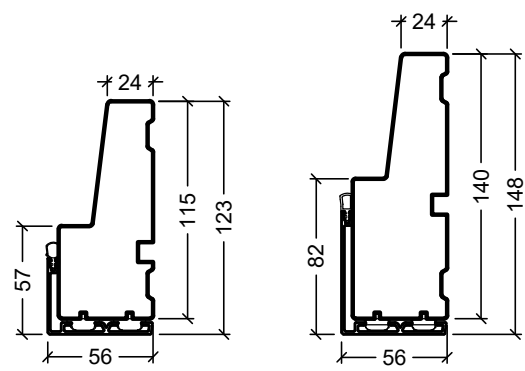

Frame variants outwards opening doors

Inward opening

Outward opening

Frame variants inwards opening doors

Hardwood inward opening

Hardwood outward opening

 Rationel is a trademark of DOVISTA A/S	System: Rationel Formaplus glazed door	Scale: 1:4
	English: Frame and threshold variants	Edition No. 1
	Dansk: Karmvarianter	10.21 © 2021
<small>© DOVISTA A/S, CVR-no. 21147583. All intellectual property rights, copyright as well as all rights in know-how vest in DOVISTA A/S. This drawing may not be reproduced, stored, or transmitted in any form by any means (electronic, mechanical, photocopying, recording or otherwise) without the prior written consent of DOVISTA A/S. This drawing is to be used only for the purposes specified by DOVISTA A/S and for no other purpose. We reserve all rights to change the product and product range without notice.</small>		