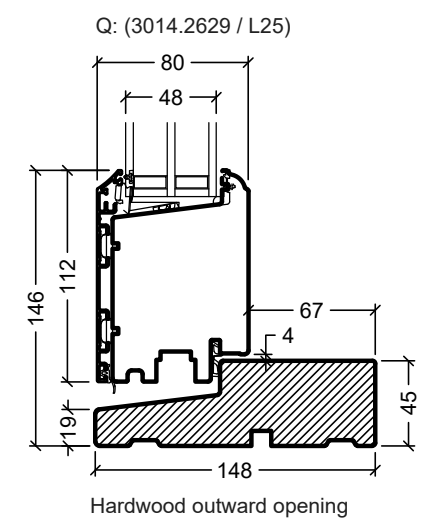

Frame variants outwards opening doors

Inward opening

Outward opening

Frame variants inwards opening doors

Hardwood inward opening

Hardwood outward opening

 Rationel is a trademark of DOVISTA A/S	System: Rationel Formaplus glazed door	Scale: 1:4
	English: Frame and threshold variants	Edition No. 1
	Dansk: Karmvarianter	10.21 © 2021
<small>© DOVISTA A/S, CVR-no. 21147583. All intellectual property rights, copyright as well as all rights in know-how vest in DOVISTA A/S. This drawing may not be reproduced, stored, or transmitted in any form by any means (electronic, mechanical, photocopying, recording or otherwise) without the prior written consent of DOVISTA A/S. This drawing is to be used only for the purposes specified by DOVISTA A/S and for no other purpose. We reserve all rights to change the product and product range without notice.</small>		