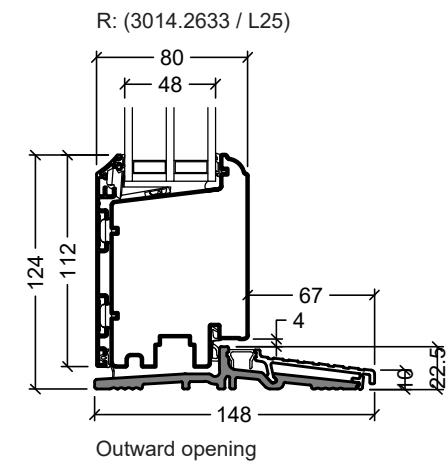

Frame variants outwards opening doors

Inward opening

Outward opening

Frame variants inwards opening doors

Hardwood inward opening

Hardwood outward opening

 Rationel is a trademark of DOVISTA A/S	System: Rationel Formaplus glazed door	Scale: 1:4
	English: Frame and threshold variants	Edition No. 1
	Dansk: Karmvarianter	10.21 © 2021
<small>© DOVISTA A/S, CVR-no. 21147583. All intellectual property rights, copyright as well as all rights in know-how vest in DOVISTA A/S. This drawing may not be reproduced, stored, or transmitted in any form by any means (electronic, mechanical, photocopying, recording or otherwise) without the prior written consent of DOVISTA A/S. This drawing is to be used only for the purposes specified by DOVISTA A/S and for no other purpose. We reserve all rights to change the product and product range without notice.</small>		