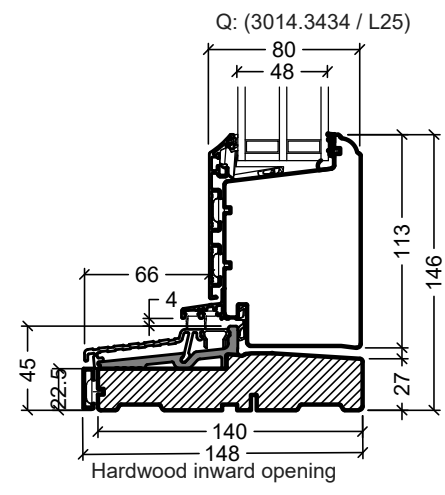

Frame variants outwards opening doors

Inward opening

Outward opening

Frame variants inwards opening doors

Hardwood inward opening

Hardwood outward opening

 Rationel is a trademark of DOVISTA A/S	System: Rationel Formaplus glazed door	Scale: 1:4
	English: Frame and threshold variants	Edition No. 1
	Dansk: Karmvarianter	10.21 © 2021
<small>© DOVISTA A/S, CVR-no. 21147583. All intellectual property rights, copyright as well as all rights in know-how vest in DOVISTA A/S. This drawing may not be reproduced, stored, or transmitted in any form by any means (electronic, mechanical, photocopying, recording or otherwise) without the prior written consent of DOVISTA A/S. This drawing is to be used only for the purposes specified by DOVISTA A/S and for no other purpose. We reserve all rights to change the product and product range without notice.</small>		