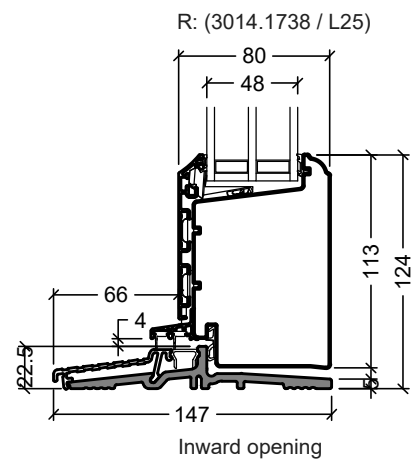

Frame variants outwards opening doors

Inward opening

Outward opening

Frame variants inwards opening doors

Hardwood inward opening

Hardwood outward opening

 Rationel is a trademark of DOVISTA A/S	System: Rationel Formaplus glazed door	Scale: 1:4
	English: Frame and threshold variants	Edition No. 1
	Dansk: Karmvarianter	10.21 © 2021
<small>© DOVISTA A/S, CVR-no. 21147583. All intellectual property rights, copyright as well as all rights in know-how vest in DOVISTA A/S. This drawing may not be reproduced, stored, or transmitted in any form by any means (electronic, mechanical, photocopying, recording or otherwise) without the prior written consent of DOVISTA A/S. This drawing is to be used only for the purposes specified by DOVISTA A/S and for no other purpose. We reserve all rights to change the product and product range without notice.</small>		