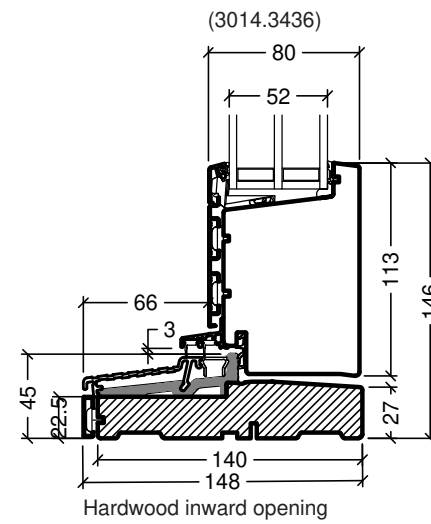

Frame variants outward opening doors

Inward opening

Outward opening

Frame variants inward opening doors

Hardwood inward opening

Hardwood outward opening

 Rationel is a trademark of DOVISTA A/S	System: Auraplus alu glazed door	Scale: 1:4
	English: Frame and treshold variants	Edition No. 1
	Dansk: Karm- og rammevarianter	10.21 © 2021
<small>© DOVISTA A/S, CVR-no. 21147583. All intellectual property rights, copyright as well as all rights in know-how vest in DOVISTA A/S. This drawing may not be reproduced, stored, or transmitted in any form by any means (electronic, mechanical, photocopying, recording or otherwise) without the prior written consent of DOVISTA A/S. This drawing is to be used only for the purposes specified by DOVISTA A/S and for no other purpose. We reserve all rights to change the product and product range without notice.</small>		