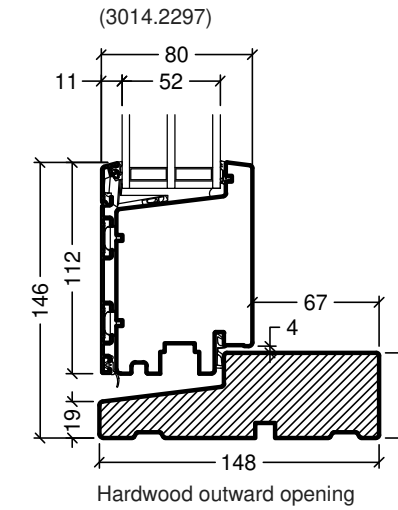

Frame variants outward opening doors

Inward opening

Outward opening

Frame variants inward opening doors

Hardwood inward opening

Hardwood outward opening

 Rationel is a trademark of DOVISTA A/S	System: Auraplus alu glazed door	Scale: 1:4
	English: Frame and treshold variants	Edition No. 1
	Dansk: Karm- og rammevarianter	10.21 © 2021
<small>© DOVISTA A/S, CVR-no. 21147583. All intellectual property rights, copyright as well as all rights in know-how vest in DOVISTA A/S. This drawing may not be reproduced, stored, or transmitted in any form by any means (electronic, mechanical, photocopying, recording or otherwise) without the prior written consent of DOVISTA A/S. This drawing is to be used only for the purposes specified by DOVISTA A/S and for no other purpose. We reserve all rights to change the product and product range without notice.</small>		