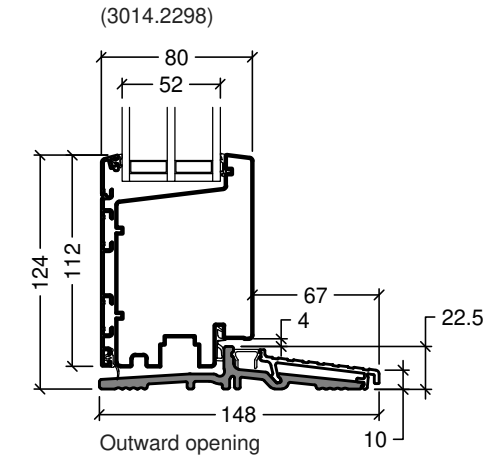

Frame variants outward opening doors

Inward opening

Outward opening

Frame variants inward opening doors

Hardwood inward opening

Hardwood outward opening

 Rationel is a trademark of DOVISTA A/S	System: Auraplus alu glazed door	Scale: 1:4
	English: Frame and treshold variants	Edition No. 1
	Dansk: Karm- og rammevarianter	10.21 © 2021
<small>© DOVISTA A/S, CVR-no. 21147583. All intellectual property rights, copyright as well as all rights in know-how vest in DOVISTA A/S. This drawing may not be reproduced, stored, or transmitted in any form by any means (electronic, mechanical, photocopying, recording or otherwise) without the prior written consent of DOVISTA A/S. This drawing is to be used only for the purposes specified by DOVISTA A/S and for no other purpose. We reserve all rights to change the product and product range without notice.</small>		