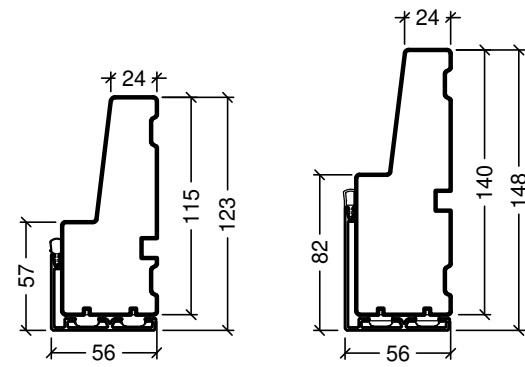

Frame variants outward opening doors

Inward opening

Outward opening

Frame variants inward opening doors

Hardwood inward opening

Hardwood outward opening

 Rationel is a trademark of DOVISTA A/S	System: Auraplus alu glazed door	Scale: 1:4
	English: Frame and treshold variants	Edition No. 1
	Dansk: Karm- og rammevarianter	10.21 © 2021
<small>© DOVISTA A/S, CVR-no. 21147583. All intellectual property rights, copyright as well as all rights in know-how vest in DOVISTA A/S. This drawing may not be reproduced, stored, or transmitted in any form by any means (electronic, mechanical, photocopying, recording or otherwise) without the prior written consent of DOVISTA A/S. This drawing is to be used only for the purposes specified by DOVISTA A/S and for no other purpose. We reserve all rights to change the product and product range without notice.</small>		