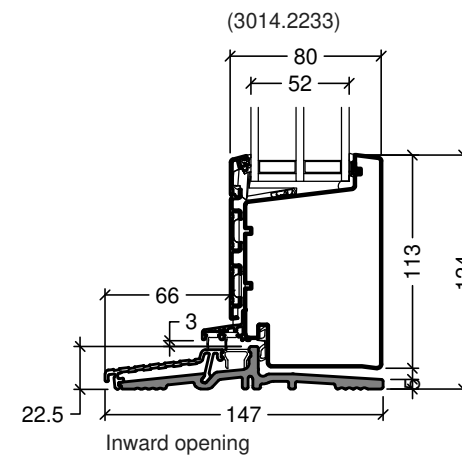

Frame variants outward opening doors

Inward opening

Outward opening

Frame variants inward opening doors

Hardwood inward opening

Hardwood outward opening

 Rationel is a trademark of DOVISTA A/S	System: Auraplus alu glazed door	Scale: 1:4
	English: Frame and treshold variants	Edition No. 1
	Dansk: Karm- og rammevarianter	10.21 © 2021
<small>© DOVISTA A/S, CVR-no. 21147583. All intellectual property rights, copyright as well as all rights in know-how vest in DOVISTA A/S. This drawing may not be reproduced, stored, or transmitted in any form by any means (electronic, mechanical, photocopying, recording or otherwise) without the prior written consent of DOVISTA A/S. This drawing is to be used only for the purposes specified by DOVISTA A/S and for no other purpose. We reserve all rights to change the product and product range without notice.</small>		