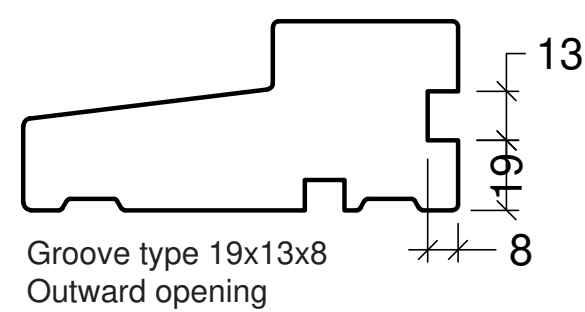

Grooves are standard for both alu and wood frame profiles.

rational

Rational is a trademark of DOVISTA A/S

System: Aura / Auraplust / Forma / Formaplust

English: Grooves

Dansk: Noter

Scale: 1:2

Edition No. 1