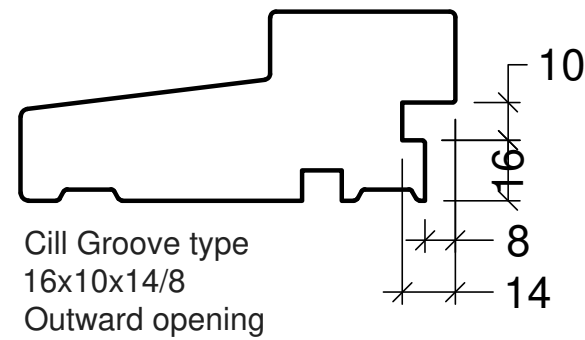

Grooves are standard for both alu and wood frame profiles.

rational

Rational is a trademark of DOVISTA A/S

System: Aura / Auraplust / Forma / Formaplust

English: Grooves

Dansk: Noter

Scale: 1:2

Edition No. 1