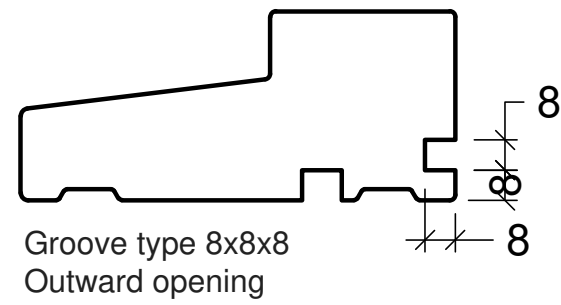

Grooves are standard for both alu and wood frame profiles.

rational

Rational is a trademark of DOVISTA A/S

System: Aura / Auraplust / Forma / Formaplust

English: Grooves

Dansk: Noter

Scale: 1:2

Edition No. 1