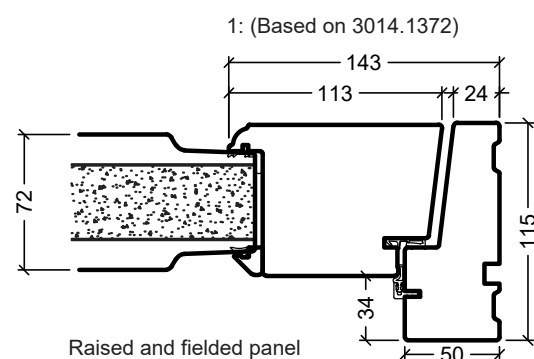

 Rationel is a trademark of DOVISTA A/S	System: Rationel Forma Entrance and Patio doors	Scale: 1:4 / 1:40
	English: Glazing bars	Dansk: Sprosser
© DOVISTA A/S, CVR-no. 21147583. All intellectual property rights, copyright as well as all rights in know-how vest in DOVISTA A/S. This drawing may not be reproduced, stored, or transmitted in any form by any means (electronic, mechanical, photocopying, recording or otherwise) without the prior written consent of DOVISTA A/S. This drawing is to be used only for the purposes specified by DOVISTA A/S and for no other purpose. We reserve all rights to change the product and product range without notice.		

 Rationel is a trademark of DOVISTA A/S	System: Rationel Forma Entrance and Patio doors	Scale: 1:4 / 1:40
	English: Panels Danish: Fyldninger	Edition No. 1 10.21 © 2021

© DOVISTA A/S, CVR-no. 21147583. All intellectual property rights, copyright as well as all rights in know-how vest in DOVISTA A/S. This drawing may not be reproduced, stored, or transmitted in any form by any means (electronic, mechanical, photocopying, recording or otherwise) without the prior written consent of DOVISTA A/S. This drawing is to be used only for the purposes specified by DOVISTA A/S and for no other purpose. We reserve all rights to change the product and product range without notice.