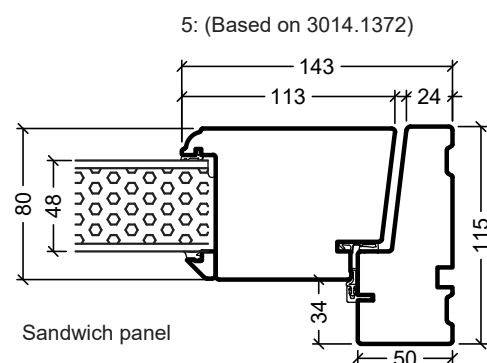

 Rationel is a trademark of DOVISTA A/S	System: Rationel Forma Entrance and Patio doors	Scale: 1:4 / 1:40
	English: Glazing bars	Dansk: Sprosser
© DOVISTA A/S, CVR-no. 21147583. All intellectual property rights, copyright as well as all rights in know-how vest in DOVISTA A/S. This drawing may not be reproduced, stored, or transmitted in any form by any means (electronic, mechanical, photocopying, recording or otherwise) without the prior written consent of DOVISTA A/S. This drawing is to be used only for the purposes specified by DOVISTA A/S and for no other purpose. We reserve all rights to change the product and product range without notice.		

 Rationel is a trademark of DOVISTA A/S	System: Rationel Forma Entrance and Patio doors	Scale: 1:4 / 1:40
	English: Panels Danish: Fyldninger	Edition No. 1 10.21 © 2021

© DOVISTA A/S, CVR-no. 21147583. All intellectual property rights, copyright as well as all rights in know-how vest in DOVISTA A/S. This drawing may not be reproduced, stored, or transmitted in any form by any means (electronic, mechanical, photocopying, recording or otherwise) without the prior written consent of DOVISTA A/S. This drawing is to be used only for the purposes specified by DOVISTA A/S and for no other purpose. We reserve all rights to change the product and product range without notice.