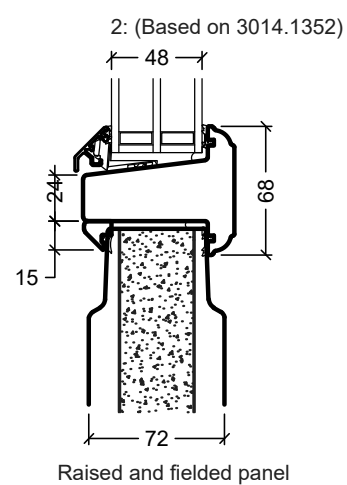

 Rationel is a trademark of DOVISTA A/S	System: Rationel Forma Entrance and Patio doors	Scale: 1:4 / 1:40
	English: Glazing bars	Dansk: Sprosser
© DOVISTA A/S, CVR-no. 21147583. All intellectual property rights, copyright as well as all rights in know-how vest in DOVISTA A/S. This drawing may not be reproduced, stored, or transmitted in any form by any means (electronic, mechanical, photocopying, recording or otherwise) without the prior written consent of DOVISTA A/S. This drawing is to be used only for the purposes specified by DOVISTA A/S and for no other purpose. We reserve all rights to change the product and product range without notice.		

 Rationel is a trademark of DOVISTA A/S	System: Rationel Forma Entrance and Patio doors	Scale: 1:4 / 1:40
	English: Panels Danish: Fyldninger	Edition No. 1 10.21 © 2021

© DOVISTA A/S, CVR-no. 21147583. All intellectual property rights, copyright as well as all rights in know-how vest in DOVISTA A/S. This drawing may not be reproduced, stored, or transmitted in any form by any means (electronic, mechanical, photocopying, recording or otherwise) without the prior written consent of DOVISTA A/S. This drawing is to be used only for the purposes specified by DOVISTA A/S and for no other purpose. We reserve all rights to change the product and product range without notice.