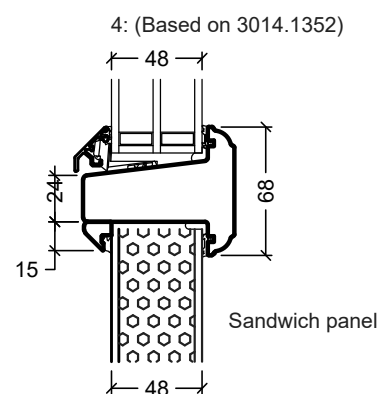

 Rationel is a trademark of DOVISTA A/S	System: Rationel Forma Entrance and Patio doors	Scale: 1:4 / 1:40
	English: Glazing bars	Dansk: Sprosser
© DOVISTA A/S, CVR-no. 21147583. All intellectual property rights, copyright as well as all rights in know-how vest in DOVISTA A/S. This drawing may not be reproduced, stored, or transmitted in any form by any means (electronic, mechanical, photocopying, recording or otherwise) without the prior written consent of DOVISTA A/S. This drawing is to be used only for the purposes specified by DOVISTA A/S and for no other purpose. We reserve all rights to change the product and product range without notice.		

 Rationel is a trademark of DOVISTA A/S	System: Rationel Forma Entrance and Patio doors	Scale: 1:4 / 1:40
	English: Panels Danish: Fyldninger	Edition No. 1 10.21 © 2021

© DOVISTA A/S, CVR-no. 21147583. All intellectual property rights, copyright as well as all rights in know-how vest in DOVISTA A/S. This drawing may not be reproduced, stored, or transmitted in any form by any means (electronic, mechanical, photocopying, recording or otherwise) without the prior written consent of DOVISTA A/S. This drawing is to be used only for the purposes specified by DOVISTA A/S and for no other purpose. We reserve all rights to change the product and product range without notice.