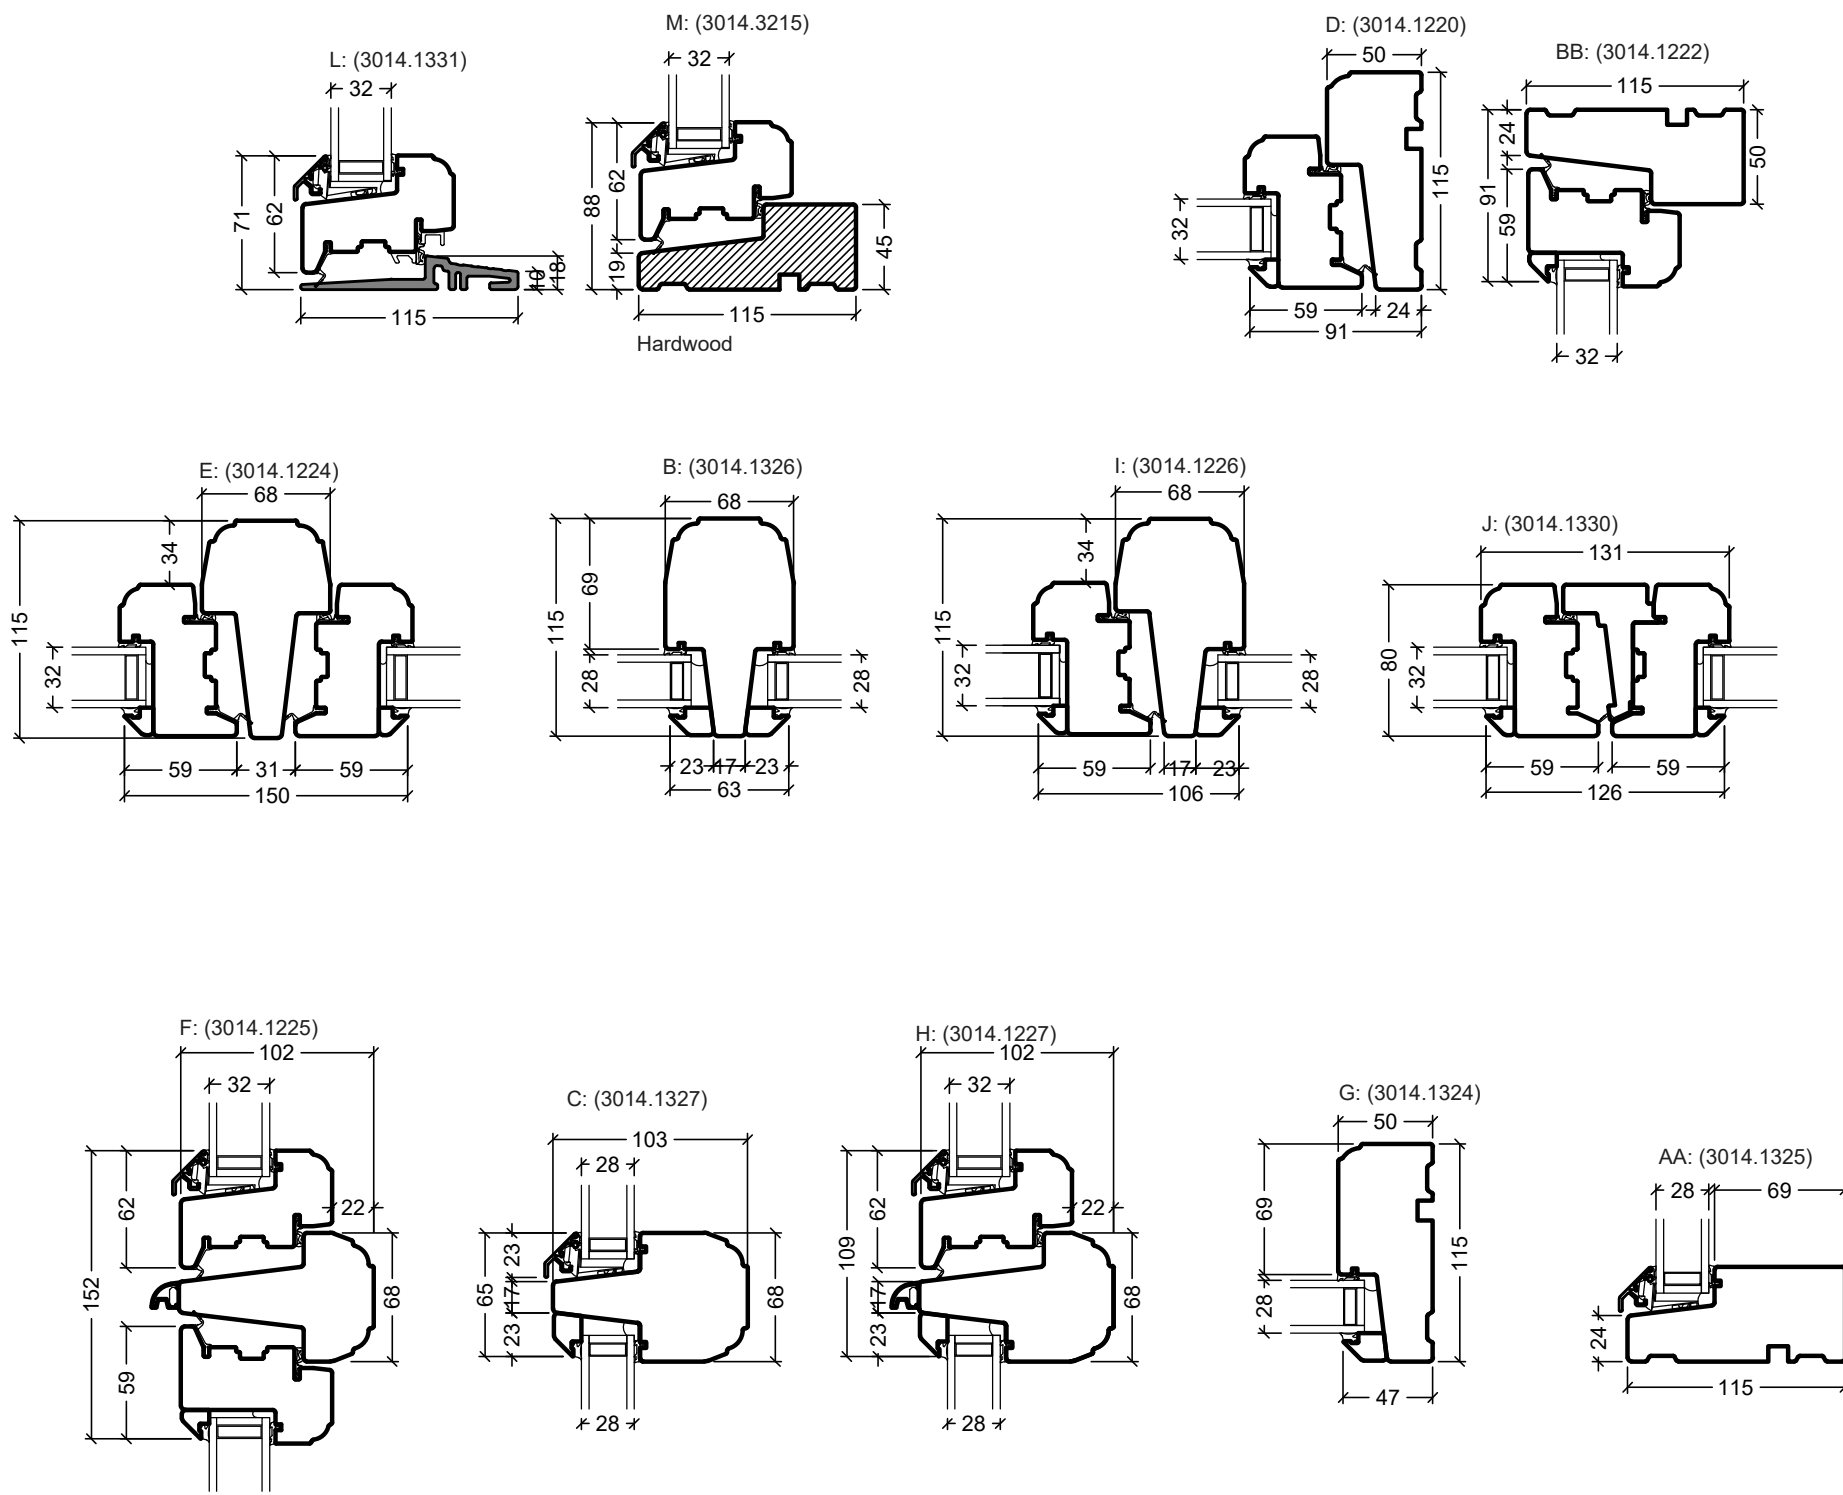

Ⓔ

1. Fixed mullion (fast lodpost)
2. French casement / mullion for fire escape (2-fløjjet / brandpost)

Ⓒ Ⓞ

Glazing bars

 <small>Rationel is a trademark of DOVISTA A/S</small>	System: Rationel Forma Casement door	Scale: 1:4 / 1:40
	English: Standard details, triple glazed Dansk: Standard snit, 3-lags	Edition No. 1 10.21 © 2021
<small>© DOVISTA A/S, CVR-no. 21147583. All intellectual property rights, copyright as well as all rights in know-how vest in DOVISTA A/S. This drawing may not be reproduced, stored, or transmitted in any form by any means (electronic, mechanical, photocopying, recording or otherwise) without the prior written consent of DOVISTA A/S. This drawing is to be used only for the purposes specified by DOVISTA A/S and for no other purpose. We reserve all rights to change the product and product range without notice.</small>		

- (E)
1. Fixed mullion (fast lodpost)
 2. French casement / mullion for fire escape (2-fløjjet / brandpost)

(N) (O)
Glazing bars

<p>Rationel is a trademark of DOVISTA A/S</p>	System: Rationel Forma Casement door	Scale: 1:4 / 1:40
	English: Standard details, double glazed	Edition No. 1
	Dansk: Standard snit, 2-lags	10.21 © 2021
<p>© DOVISTA A/S, CVR-no. 21147583. All intellectual property rights, copyright as well as all rights in know-how vest in DOVISTA A/S. This drawing may not be reproduced, stored, or transmitted in any form by any means (electronic, mechanical, photocopying, recording or otherwise) without the prior written consent of DOVISTA A/S. This drawing is to be used only for the purposes specified by DOVISTA A/S and for no other purpose. We reserve all rights to change the product and product range without notice.</p>		