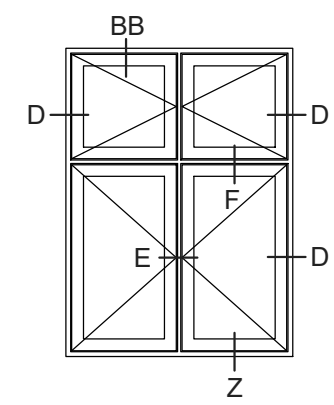

Ⓔ

1. Fixed mullion (fast lodpost)
2. French casement / mullion for fire escape (2-fløjjet / brandpost)

Ⓒ Ⓞ

Glazing bars

 <small>Rationel is a trademark of DOVISTA A/S</small>	System: Rationel Forma Casement door	Scale: 1:4 / 1:40
	English: Standard details, triple glazed Dansk: Standard snit, 3-lags	Edition No. 1 10.21 © 2021
<small>© DOVISTA A/S, CVR-no. 21147583. All intellectual property rights, copyright as well as all rights in know-how vest in DOVISTA A/S. This drawing may not be reproduced, stored, or transmitted in any form by any means (electronic, mechanical, photocopying, recording or otherwise) without the prior written consent of DOVISTA A/S. This drawing is to be used only for the purposes specified by DOVISTA A/S and for no other purpose. We reserve all rights to change the product and product range without notice.</small>		

- (E)
1. Fixed mullion (fast lodpost)
 2. French casement / mullion for fire escape (2-fløjjet / brandpost)

(N) (O)
Glazing bars

<p>Rationel is a trademark of DOVISTA A/S</p>	System: Rationel Forma Casement door	Scale: 1:4 / 1:40
	English: Standard details, double glazed	Edition No. 1
	Dansk: Standard snit, 2-lags	10.21 © 2021
<p>© DOVISTA A/S, CVR-no. 21147583. All intellectual property rights, copyright as well as all rights in know-how vest in DOVISTA A/S. This drawing may not be reproduced, stored, or transmitted in any form by any means (electronic, mechanical, photocopying, recording or otherwise) without the prior written consent of DOVISTA A/S. This drawing is to be used only for the purposes specified by DOVISTA A/S and for no other purpose. We reserve all rights to change the product and product range without notice.</p>		