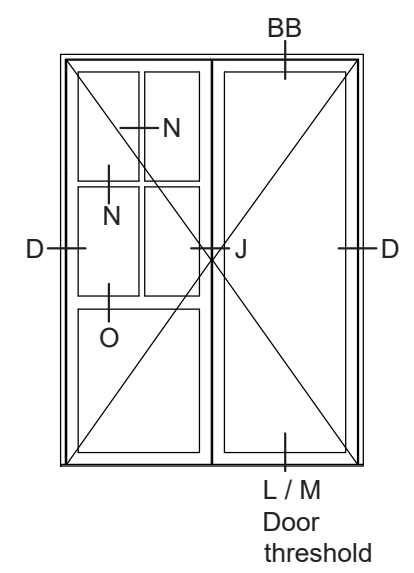

Ⓔ

1. Fixed mullion (fast lodpost)
2. French casement / mullion for fire escape (2-fløjjet / brandpost)

Ⓒ Ⓞ

Glazing bars

 <small>Rationel is a trademark of DOVISTA A/S</small>	System: Rationel Forma Casement door	Scale: 1:4 / 1:40
	English: Standard details, triple glazed Dansk: Standard snit, 3-lags	Edition No. 1 10.21 © 2021
<small>© DOVISTA A/S, CVR-no. 21147583. All intellectual property rights, copyright as well as all rights in know-how vest in DOVISTA A/S. This drawing may not be reproduced, stored, or transmitted in any form by any means (electronic, mechanical, photocopying, recording or otherwise) without the prior written consent of DOVISTA A/S. This drawing is to be used only for the purposes specified by DOVISTA A/S and for no other purpose. We reserve all rights to change the product and product range without notice.</small>		

- (E)
1. Fixed mullion (fast lodpost)
 2. French casement / mullion for fire escape (2-fløjjet / brandpost)

(N) (O)
Glazing bars

<p>Rationel is a trademark of DOVISTA A/S</p>	System: Rationel Forma Casement door	Scale: 1:4 / 1:40
	English: Standard details, double glazed	Edition No. 1
	Dansk: Standard snit, 2-lags	10.21 © 2021
<p>© DOVISTA A/S, CVR-no. 21147583. All intellectual property rights, copyright as well as all rights in know-how vest in DOVISTA A/S. This drawing may not be reproduced, stored, or transmitted in any form by any means (electronic, mechanical, photocopying, recording or otherwise) without the prior written consent of DOVISTA A/S. This drawing is to be used only for the purposes specified by DOVISTA A/S and for no other purpose. We reserve all rights to change the product and product range without notice.</p>		