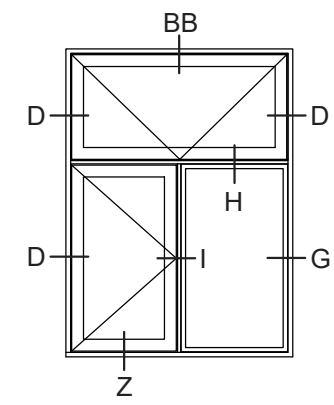

Ⓔ

1. Fixed mullion (fast lodpost)
2. French casement / mullion for fire escape (2-fløjjet / brandpost)

Ⓒ Ⓞ

Glazing bars

 <small>Rationel is a trademark of DOVISTA A/S</small>	System: Rationel Forma Casement door	Scale: 1:4 / 1:40
	English: Standard details, triple glazed Dansk: Standard snit, 3-lags	Edition No. 1 10.21 © 2021
<small>© DOVISTA A/S, CVR-no. 21147583. All intellectual property rights, copyright as well as all rights in know-how vest in DOVISTA A/S. This drawing may not be reproduced, stored, or transmitted in any form by any means (electronic, mechanical, photocopying, recording or otherwise) without the prior written consent of DOVISTA A/S. This drawing is to be used only for the purposes specified by DOVISTA A/S and for no other purpose. We reserve all rights to change the product and product range without notice.</small>		

- (E)
1. Fixed mullion (fast lodpost)
 2. French casement / mullion for fire escape (2-fløjjet / brandpost)

(N) (O)
Glazing bars

<p>Rationel is a trademark of DOVISTA A/S</p>	System: Rationel Forma Casement door	Scale: 1:4 / 1:40
	English: Standard details, double glazed	Edition No. 1
	Dansk: Standard snit, 2-lags	10.21 © 2021
<p>© DOVISTA A/S, CVR-no. 21147583. All intellectual property rights, copyright as well as all rights in know-how vest in DOVISTA A/S. This drawing may not be reproduced, stored, or transmitted in any form by any means (electronic, mechanical, photocopying, recording or otherwise) without the prior written consent of DOVISTA A/S. This drawing is to be used only for the purposes specified by DOVISTA A/S and for no other purpose. We reserve all rights to change the product and product range without notice.</p>		