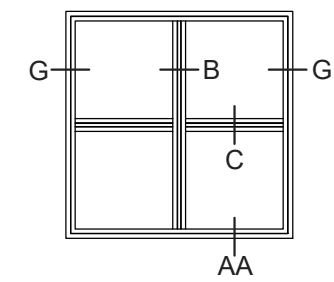

Ⓔ

1. Fixed mullion (fast lodpost)
2. French casement / mullion for fire escape (2-fløjjet / brandpost)

Ⓒ Ⓞ

Glazing bars

 <small>Rationel is a trademark of DOVISTA A/S</small>	System: Rationel Forma Casement door	Scale: 1:4 / 1:40
	English: Standard details, triple glazed Dansk: Standard snit, 3-lags	Edition No. 1 10.21 © 2021
<small>© DOVISTA A/S, CVR-no. 21147583. All intellectual property rights, copyright as well as all rights in know-how vest in DOVISTA A/S. This drawing may not be reproduced, stored, or transmitted in any form by any means (electronic, mechanical, photocopying, recording or otherwise) without the prior written consent of DOVISTA A/S. This drawing is to be used only for the purposes specified by DOVISTA A/S and for no other purpose. We reserve all rights to change the product and product range without notice.</small>		

- (E)
1. Fixed mullion (fast lodpost)
 2. French casement / mullion for fire escape (2-fløjjet / brandpost)

(N) (O)
Glazing bars

<p>Rationel is a trademark of DOVISTA A/S</p>	System: Rationel Forma Casement door	Scale: 1:4 / 1:40
	English: Standard details, double glazed	Edition No. 1
	Dansk: Standard snit, 2-lags	10.21 © 2021
<p>© DOVISTA A/S, CVR-no. 21147583. All intellectual property rights, copyright as well as all rights in know-how vest in DOVISTA A/S. This drawing may not be reproduced, stored, or transmitted in any form by any means (electronic, mechanical, photocopying, recording or otherwise) without the prior written consent of DOVISTA A/S. This drawing is to be used only for the purposes specified by DOVISTA A/S and for no other purpose. We reserve all rights to change the product and product range without notice.</p>		