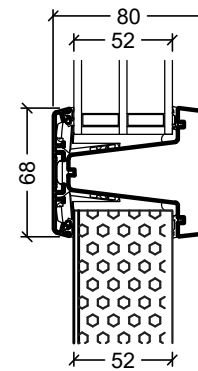

rationel Rationel is a trademark of DOVISTA A/S	System: Rationel Aura Entrance and Patio door	Scale: 1:4 / 1:40
	English: Glazing bars	Edition No. 1
	Dansk: Sprosser	10.21 © 2021
© DOVISTA A/S, CVR-no. 21147583. All intellectual property rights, copyright as well as all rights in know-how vest in DOVISTA A/S. This drawing may not be reproduced, stored, or transmitted in any form by any means (electronic, mechanical, photocopying, recording or otherwise) without the prior written consent of DOVISTA A/S. This drawing is to be used only for the purposes specified by DOVISTA A/S and for no other purpose. We reserve all rights to change the product and product range without notice.		

 Rationel is a trademark of DOVISTA A/S	System: Rationel Aura	Scale: 1:4 / 1:40
	English: Panels	Edition No. 1
	Dansk: Fyldinger	10.21 © 2021
© DOVISTA A/S, CVR-no. 21147583. All intellectual property rights, copyright as well as all rights in know-how vest in DOVISTA A/S. This drawing may not be reproduced, stored, or transmitted in any form by any means (electronic, mechanical, photocopying, recording or otherwise) without the prior written consent of DOVISTA A/S. This drawing is to be used only for the purposes specified by DOVISTA A/S and for no other purpose. We reserve all rights to change the product and product range without notice.		