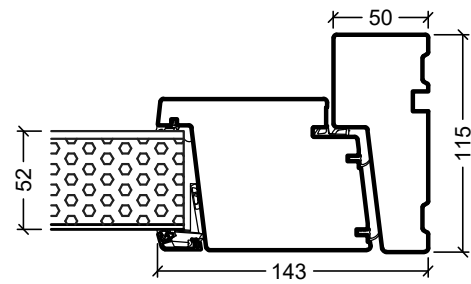

rationel Rationel is a trademark of DOVISTA A/S	System: Rationel Aura Entrance and Patio door	Scale: 1:4 / 1:40
	English: Glazing bars	Edition No. 1
	Dansk: Sprosser	10.21 © 2021
© DOVISTA A/S, CVR-no. 21147583. All intellectual property rights, copyright as well as all rights in know-how vest in DOVISTA A/S. This drawing may not be reproduced, stored, or transmitted in any form by any means (electronic, mechanical, photocopying, recording or otherwise) without the prior written consent of DOVISTA A/S. This drawing is to be used only for the purposes specified by DOVISTA A/S and for no other purpose. We reserve all rights to change the product and product range without notice.		

 Rationel is a trademark of DOVISTA A/S	System: Rationel Aura	Scale: 1:4 / 1:40
	English: Panels	Edition No. 1
	Dansk: Fyldinger	10.21 © 2021
© DOVISTA A/S, CVR-no. 21147583. All intellectual property rights, copyright as well as all rights in know-how vest in DOVISTA A/S. This drawing may not be reproduced, stored, or transmitted in any form by any means (electronic, mechanical, photocopying, recording or otherwise) without the prior written consent of DOVISTA A/S. This drawing is to be used only for the purposes specified by DOVISTA A/S and for no other purpose. We reserve all rights to change the product and product range without notice.		