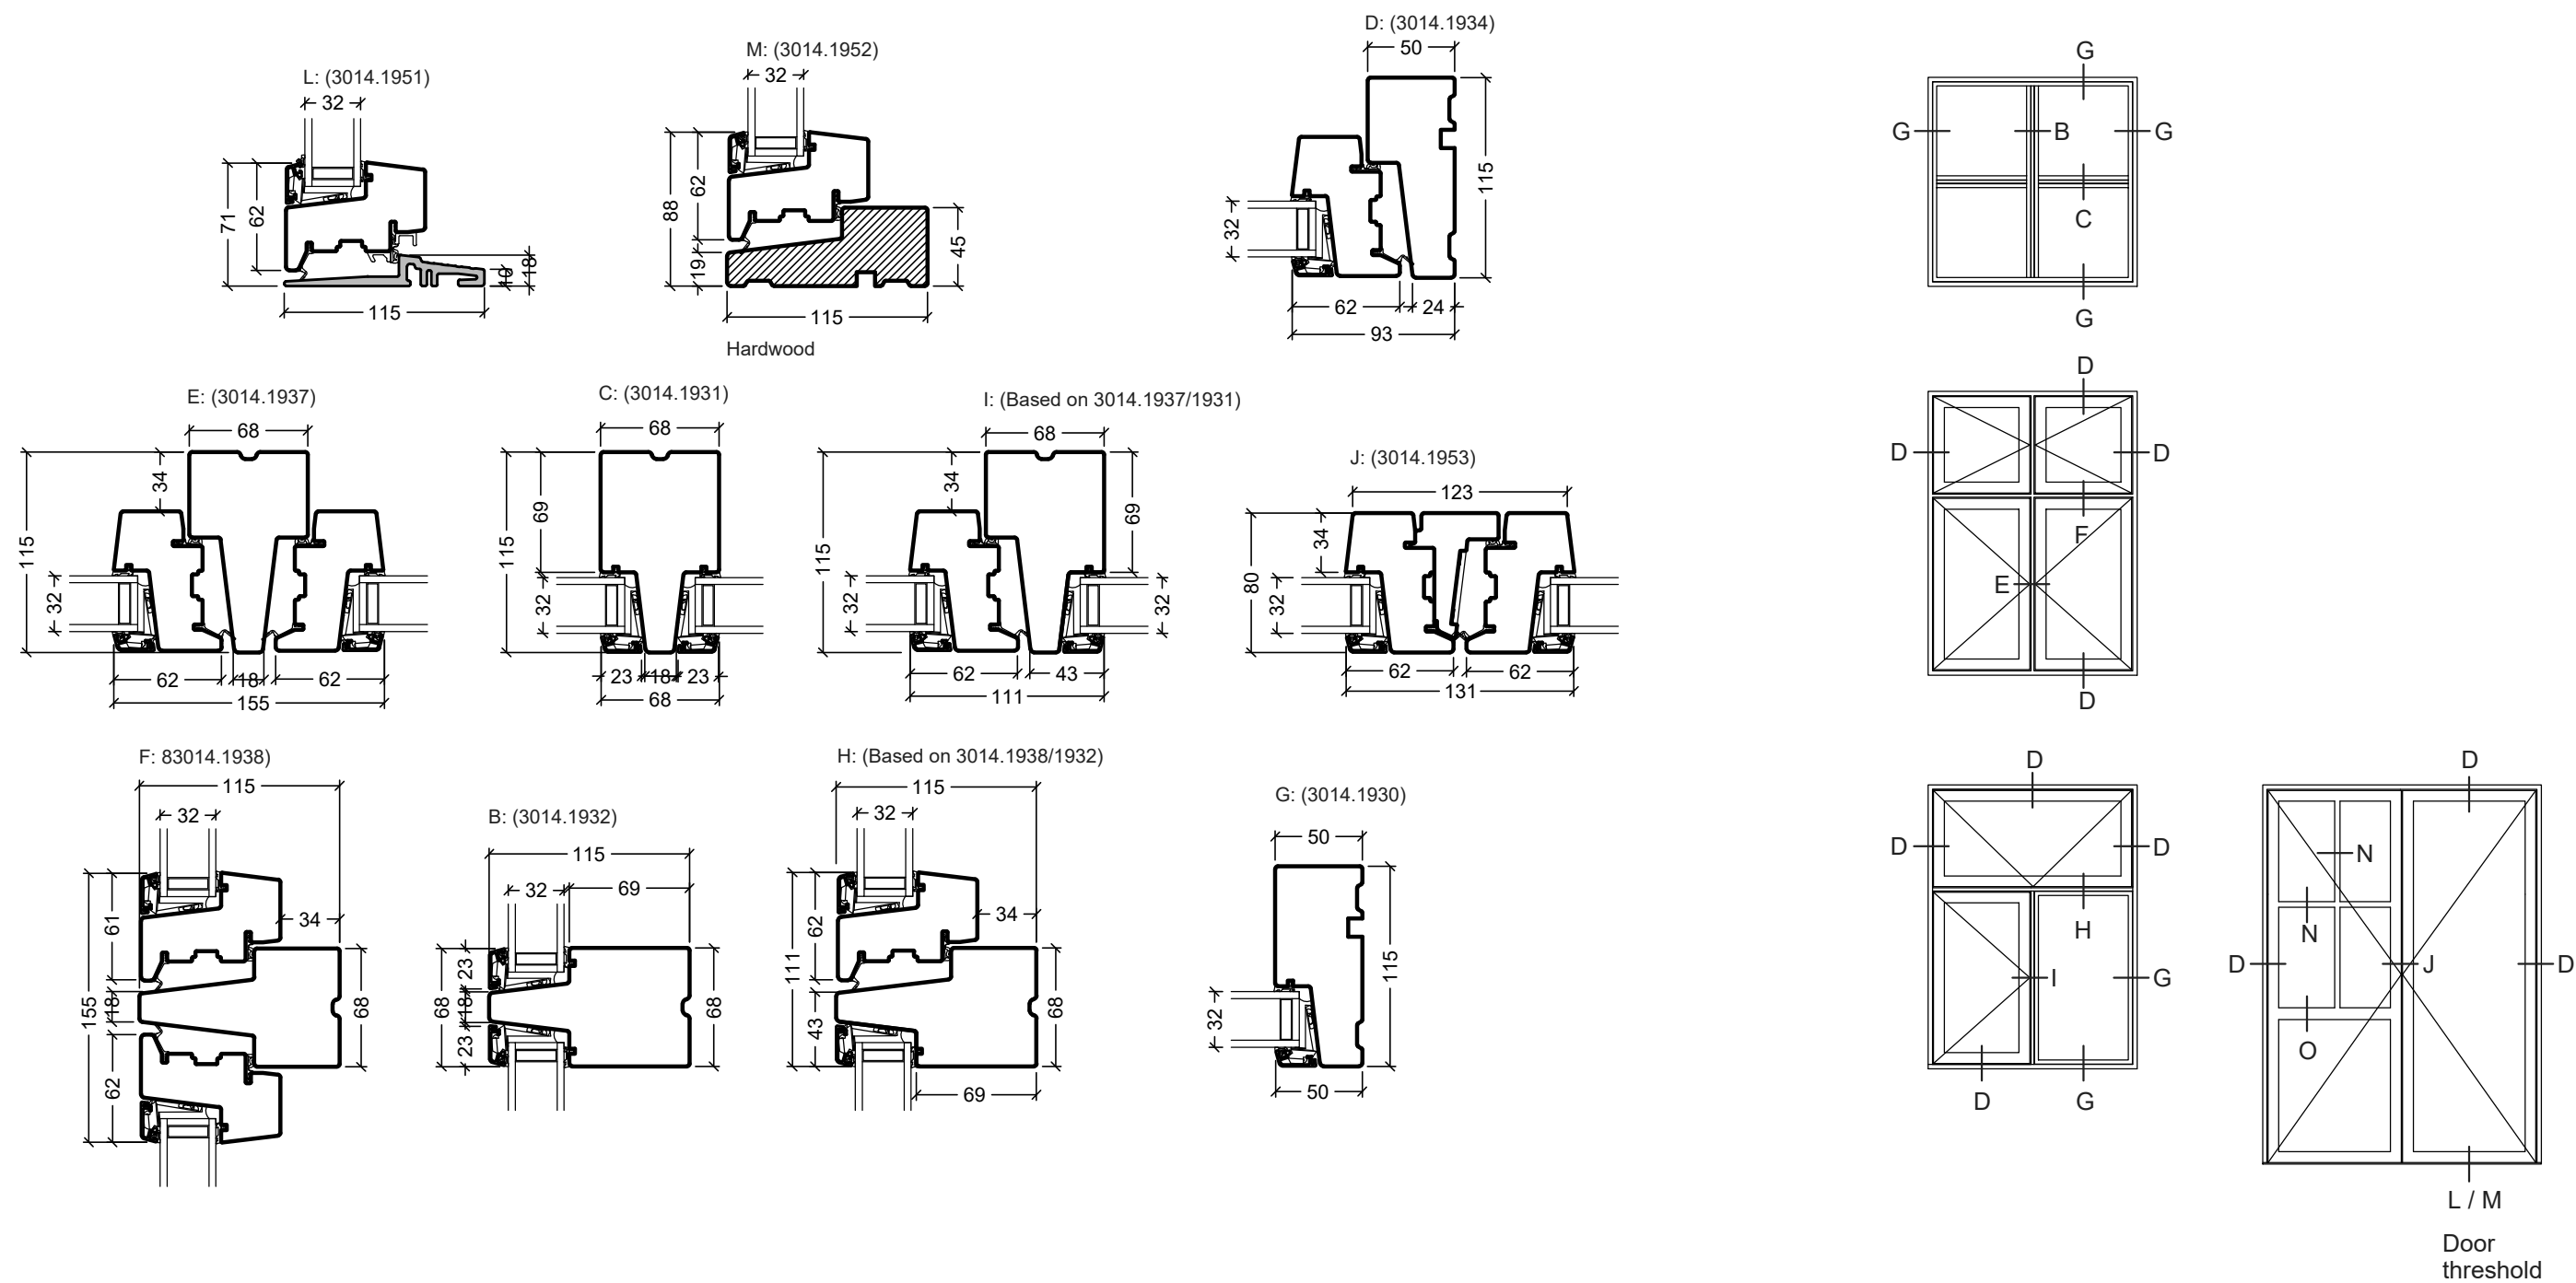

- (E)
1. Fixed mullion (fast lodpost)
 2. French casement / mullion for fire escape (2-fløjjet / brandpost)

(N) (O)
Glazing bars

<p>Rationel is a trademark of DOVISTA A/S</p>	System: Rationel Aura Casement door	Scale: 1:4 / 1:40
	English: Standard detail, triple glazed	Edition No. 1
	Dansk: Terrassedør med vinduesprofil 3-lags	10.21 © 2021

- (E)
1. Fixed mullion (fast lodpost)
 2. French casement / mullion for fire escape (2-fløjet / brandpost)

(N) (O)
Glazing bars

<p>Rationel is a trademark of DOVISTA A/S</p>	System: Rational Aura Casement door	Scale: 1:4 / 1:40
	English: Standard detail, double glazed	Edition No. 1
	Dansk: Terrassedør med vinduesprofil 2-lags	10.21 © 2021
<p>© DOVISTA A/S, CVR-no. 21147583. All intellectual property rights, copyright as well as all rights in know-how vest in DOVISTA A/S. This drawing may not be reproduced, stored, or transmitted in any form by any means (electronic, mechanical, photocopying, recording or otherwise) without the prior written consent of DOVISTA A/S. This drawing is to be used only for the purposes specified by DOVISTA A/S and for no other purpose. We reserve all rights to change the product and product range without notice.</p>		