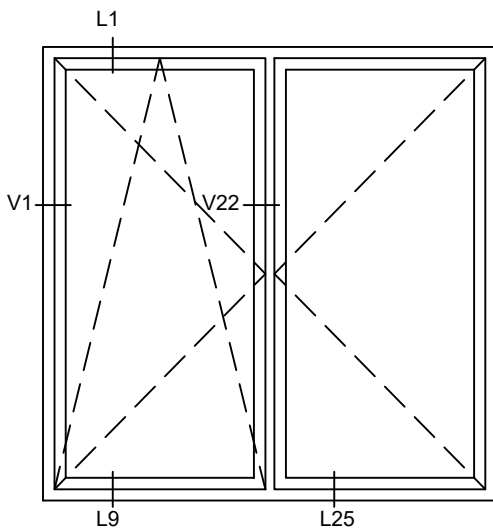

Window / Door

Hardwood

 RATIONEL is a trademark of DOVISTA A/S	Rationel INWARD OPENING / TILT AND TURN INDADGÅENDE / BUND-SIDEHÆNGT	01.21 © 2019, 2021
		Scale: 1:5
<small>© DOVISTA A/S, CVR-nr. 21147583. All intellectual property rights, copyright as well as all rights in know-how vest in DOVISTA A/S. This drawing may not be reproduced, stored, or transmitted in any form by any means (electronic, mechanical, photocopying, recording or otherwise) without the prior written consent of DOVISTA A/S. This drawing is to be used only for the purposes specified by DOVISTA A/S and for no other purpose. We reserve all rights to change the product and products range without notice.</small>		