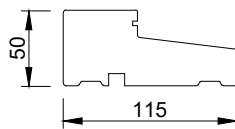

False

Noter

123 mm karm

148 mm karm

AURAPLUS

AURA

rational Grooves and Frames
21.01.2020

© 2005 Rational vinduer A/S. All intellectual property rights and all rights in know-how in relation to this drawing may not be reproduced, stored, or transmitted in any form by any means (electronic, mechanical, photocopying, recording or otherwise) without the prior written consent of Rational Windows Ltd. It is to be used only for the purposes specified by Rational vinduer A/S and for no other purpose.