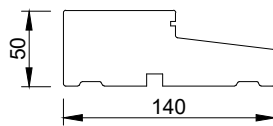

False

Noter

123 mm karm

148 mm karm

AURAPLUS

AURA

rational Grooves and Frames
21.01.2020

© 2005 Rational vinduer A/S. All intellectual property rights and all rights in know-how in relation to this drawing may not be reproduced, stored, or transmitted in any form by any means (electronic, mechanical, photocopying, recording or otherwise) without the prior written consent of Rational Windows Ltd. It is to be used only for the purposes specified by Rational vinduer A/S and for no other purpose.