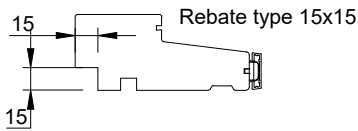

False

Noter

123 mm karm

148 mm karm

AURAPLUS

AURA

rational Grooves and Frames
21.01.2020

© 2005 Rational vinduer A/S. All intellectual property rights and all rights in know-how in relation to this drawing may not be reproduced, stored, or transmitted in any form by any means (electronic, mechanical, photocopying, recording or otherwise) without the prior written consent of Rational Windows Ltd. It is to be used only for the purposes specified by Rational vinduer A/S and for no other purpose.