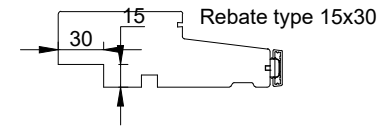

False

Noter

123 mm karm

148 mm karm

AURAPLUS

AURA

rational Grooves and Frames
21.01.2020

© 2005 Rational vinduer A/S. All intellectual property rights and all rights in know-how in relation to this drawing may not be reproduced, stored, or transmitted in any form by any means (electronic, mechanical, photocopying, recording or otherwise) without the prior written consent of Rational Windows Ltd. It is to be used only for the purposes specified by Rational vinduer A/S and for no other purpose.