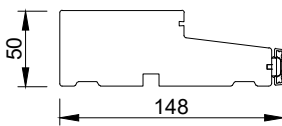

False

Noter

123 mm karm

148 mm karm

AURAPLUS

AURA

rational Grooves and Frames
21.01.2020

© 2005 Rational vinduer A/S. All intellectual property rights and all rights in know-how in relation to this drawing may not be reproduced, stored, or transmitted in any form by any means (electronic, mechanical, photocopying, recording or otherwise) without the prior written consent of Rational Windows Ltd. It is to be used only for the purposes specified by Rational vinduer A/S and for no other purpose.