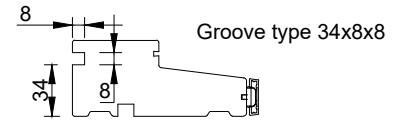

False

Noter

123 mm karm

148 mm karm

AURAPLUS

AURA

rational Grooves and Frames
21.01.2020

© 2005 Rational vinduer A/S. All intellectual property rights and all rights in know-how in relation to this drawing may not be reproduced, stored, or transmitted in any form by any means (electronic, mechanical, photocopying, recording or otherwise) without the prior written consent of Rational Windows Ltd. It is to be used only for the purposes specified by Rational vinduer A/S and for no other purpose.