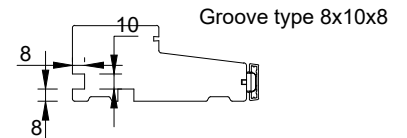

False

Noter

123 mm karm

148 mm karm

AURAPLUS

AURA

rational Grooves and Frames
21.01.2020

© 2005 Rational vinduer A/S. All intellectual property rights and all rights in know-how in relation to this drawing may not be reproduced, stored, or transmitted in any form by any means (electronic, mechanical, photocopying, recording or otherwise) without the prior written consent of Rational Windows Ltd. It is to be used only for the purposes specified by Rational vinduer A/S and for no other purpose.