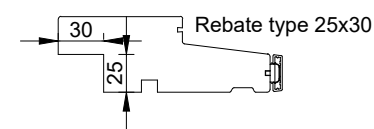

False

Noter

123 mm karm

148 mm karm

AURAPLUS

AURA

rational Grooves and Frames
21.01.2020

© 2005 Rational vinduer A/S. All intellectual property rights and all rights in know-how in relation to this drawing may not be reproduced, stored, or transmitted in any form by any means (electronic, mechanical, photocopying, recording or otherwise) without the prior written consent of Rational Windows Ltd. It is to be used only for the purposes specified by Rational vinduer A/S and for no other purpose.