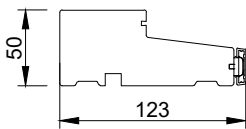

False

Noter

123 mm karm

148 mm karm

AURAPLUS

AURA

rational Grooves and Frames
21.01.2020

© 2005 Rational vinduer A/S. All intellectual property rights and all rights in know-how in relation to this drawing may not be reproduced, stored, or transmitted in any form by any means (electronic, mechanical, photocopying, recording or otherwise) without the prior written consent of Rational Windows Ltd. It is to be used only for the purposes specified by Rational vinduer A/S and for no other purpose.