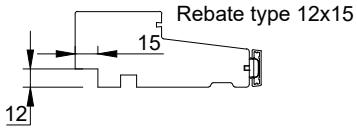

False

Noter

123 mm karm

148 mm karm

AURAPLUS

AURA

rational Grooves and Frames
21.01.2020

© 2005 Rational vinduer A/S. All intellectual property rights and all rights in know-how in relation to this drawing may not be reproduced, stored, or transmitted in any form by any means (electronic, mechanical, photocopying, recording or otherwise) without the prior written consent of Rational Windows Ltd. It is to be used only for the purposes specified by Rational vinduer A/S and for no other purpose.