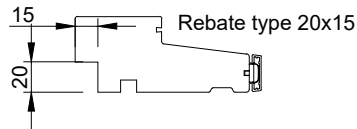

False

Noter

123 mm karm

148 mm karm

AURAPLUS

AURA

rational Grooves and Frames
21.01.2020

© 2005 Rational vinduer A/S. All intellectual property rights and all rights in know-how in relation to this drawing may not be reproduced, stored, or transmitted in any form by any means (electronic, mechanical, photocopying, recording or otherwise) without the prior written consent of Rational Windows Ltd. It is to be used only for the purposes specified by Rational vinduer A/S and for no other purpose.