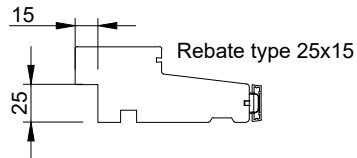

False

Noter

123 mm karm

148 mm karm

AURAPLUS

AURA

rational Grooves and Frames
21.01.2020

© 2005 Rational vinduer A/S. All intellectual property rights and all rights in know-how in relation to this drawing may not be reproduced, stored, or transmitted in any form by any means (electronic, mechanical, photocopying, recording or otherwise) without the prior written consent of Rational Windows Ltd. It is to be used only for the purposes specified by Rational vinduer A/S and for no other purpose.