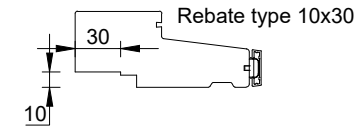

False

Noter

123 mm karm

148 mm karm

AURAPLUS

AURA

rational Grooves and Frames
21.01.2020

© 2005 Rational vinduer A/S. All intellectual property rights and all rights in know-how in relation to this drawing may not be reproduced, stored, or transmitted in any form by any means (electronic, mechanical, photocopying, recording or otherwise) without the prior written consent of Rational Windows Ltd. It is to be used only for the purposes specified by Rational vinduer A/S and for no other purpose.