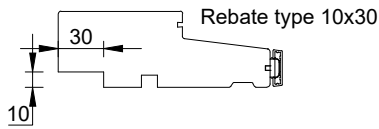

False

Noter

123 mm karm

148 mm karm

AURAPLUS

AURA

rational Grooves and Frames
21.01.2020

© 2005 Rational vinduer A/S. All intellectual property rights and all rights in know-how in relation to this drawing may not be reproduced, stored, or transmitted in any form by any means (electronic, mechanical, photocopying, recording or otherwise) without the prior written consent of Rational Windows Ltd. It is to be used only for the purposes specified by Rational vinduer A/S and for no other purpose.