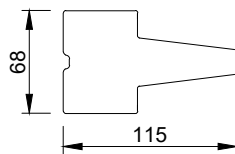

False

Noter

123 mm karm

148 mm karm

AURAPLUS

AURA

rational Grooves and Frames
21.01.2020

© 2005 Rational vinduer A/S. All intellectual property rights and all rights in know-how in relation to this drawing may not be reproduced, stored, or transmitted in any form by any means (electronic, mechanical, photocopying, recording or otherwise) without the prior written consent of Rational Windows Ltd. It is to be used only for the purposes specified by Rational vinduer A/S and for no other purpose.