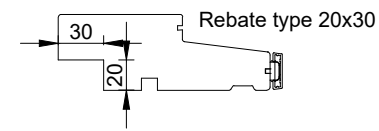

False

Noter

123 mm karm

148 mm karm

AURAPLUS

AURA

rational Grooves and Frames
21.01.2020

© 2005 Rational vinduer A/S. All intellectual property rights and all rights in know-how in relation to this drawing may not be reproduced, stored, or transmitted in any form by any means (electronic, mechanical, photocopying, recording or otherwise) without the prior written consent of Rational Windows Ltd. It is to be used only for the purposes specified by Rational vinduer A/S and for no other purpose.