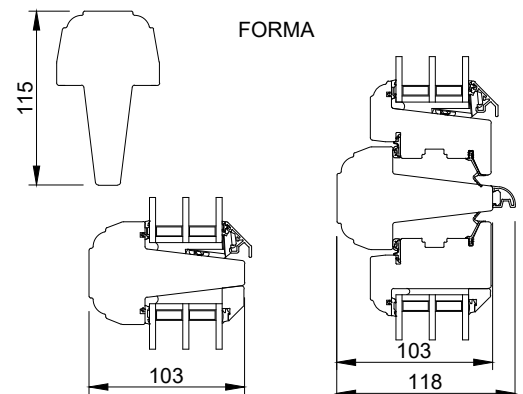

False

Noter

123 mm karm

148 mm karm

AURAPLUS

AURA

rational Grooves and Frames
21.01.2020

© 2005 Rational vinduer A/S. All intellectual property rights and all rights in know-how in relation to this drawing may not be reproduced, stored, or transmitted in any form by any means (electronic, mechanical, photocopying, recording or otherwise) without the prior written consent of Rational Windows Ltd. It is to be used only for the purposes specified by Rational vinduer A/S and for no other purpose.