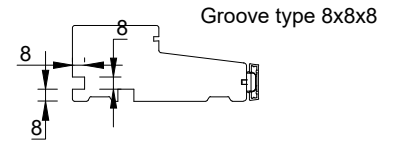

False

Noter

123 mm karm

148 mm karm

AURAPLUS

AURA

rational Grooves and Frames
21.01.2020

© 2005 Rational vinduer A/S. All intellectual property rights and all rights in know-how in relation to this drawing may not be reproduced, stored, or transmitted in any form by any means (electronic, mechanical, photocopying, recording or otherwise) without the prior written consent of Rational Windows Ltd. It is to be used only for the purposes specified by Rational vinduer A/S and for no other purpose.