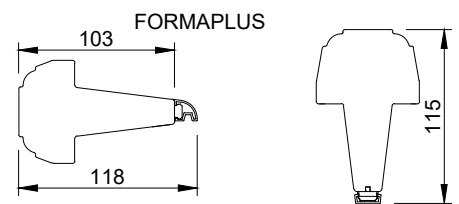

False

Noter

123 mm karm

148 mm karm

AURAPLUS

AURA

rational Grooves and Frames
21.01.2020

© 2005 Rational vinduer A/S. All intellectual property rights and all rights in know-how in relation to this drawing may not be reproduced, stored, or transmitted in any form by any means (electronic, mechanical, photocopying, recording or otherwise) without the prior written consent of Rational Windows Ltd. It is to be used only for the purposes specified by Rational vinduer A/S and for no other purpose.