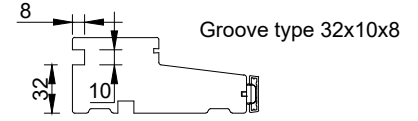

False

Noter

123 mm karm

148 mm karm

AURAPLUS

AURA

rational Grooves and Frames
21.01.2020

© 2005 Rational vinduer A/S. All intellectual property rights and all rights in know-how in relation to this drawing may not be reproduced, stored, or transmitted in any form by any means (electronic, mechanical, photocopying, recording or otherwise) without the prior written consent of Rational Windows Ltd. It is to be used only for the purposes specified by Rational vinduer A/S and for no other purpose.