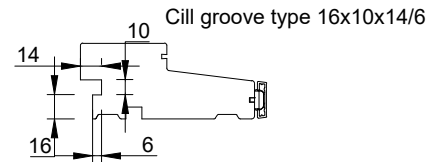

False

Noter

123 mm karm

148 mm karm

AURAPLUS

AURA

rational Grooves and Frames
21.01.2020

© 2005 Rational vinduer A/S. All intellectual property rights and all rights in know-how in relation to this drawing may not be reproduced, stored, or transmitted in any form by any means (electronic, mechanical, photocopying, recording or otherwise) without the prior written consent of Rational Windows Ltd. It is to be used only for the purposes specified by Rational vinduer A/S and for no other purpose.