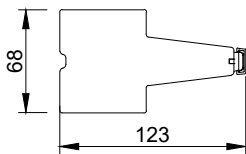

False

Noter

123 mm karm

148 mm karm

AURAPLUS

AURA

rational Grooves and Frames
21.01.2020

© 2005 Rational vinduer A/S. All intellectual property rights and all rights in know-how in relation to this drawing may not be reproduced, stored, or transmitted in any form by any means (electronic, mechanical, photocopying, recording or otherwise) without the prior written consent of Rational Windows Ltd. It is to be used only for the purposes specified by Rational vinduer A/S and for no other purpose.