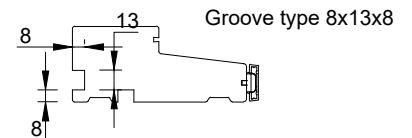

False

Noter

123 mm karm

148 mm karm

AURAPLUS

AURA

rational Grooves and Frames
21.01.2020

© 2005 Rational vinduer A/S. All intellectual property rights and all rights in know-how in relation to this drawing may not be reproduced, stored, or transmitted in any form by any means (electronic, mechanical, photocopying, recording or otherwise) without the prior written consent of Rational Windows Ltd. It is to be used only for the purposes specified by Rational vinduer A/S and for no other purpose.