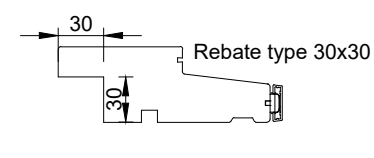

False

Noter

123 mm karm

148 mm karm

AURAPLUS

AURA

rational Grooves and Frames
21.01.2020

© 2005 Rational vinduer A/S. All intellectual property rights and all rights in know-how in relation to this drawing may not be reproduced, stored, or transmitted in any form by any means (electronic, mechanical, photocopying, recording or otherwise) without the prior written consent of Rational Windows Ltd. It is to be used only for the purposes specified by Rational vinduer A/S and for no other purpose.