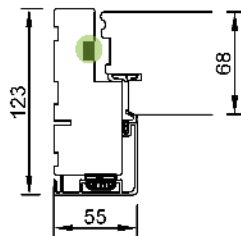

V20

V20

Standard

with kickplate

rational® AURAPLUS fire door inward.
01.06.2017

● = brandpasta placeret i karmen

© 2005 Rational vinduer A/S. All intellectual property rights and all rights in know-how in relation to this drawing may not be reproduced, stored, or transmitted in any form by any means (electronic, mechanical, photocopying, recording or otherwise) without the prior written consent of Rational vinduer A/S. It is to be used only for the purposes specified, and for no other purpose.