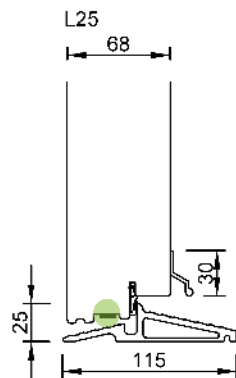

V20

V20

Standard

with kickplate

rational® AURAPLUS fire door inward.
01.06.2017

● = brandpasta placeret i karmen

© 2005 Rational vinduer A/S. All intellectual property rights and all rights in know-how in relation to this drawing may not be reproduced, stored, or transmitted in any form by any means (electronic, mechanical, photocopying, recording or otherwise) without the prior written consent of Rational vinduer A/S. It is to be used only for the purposes specified, and for no other purpose.