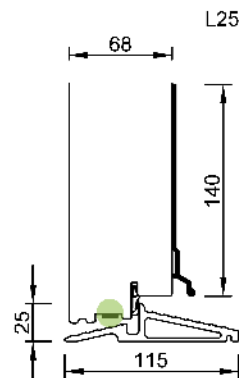

V20

V20

Standard

with kickplate

rational® AURAPLUS fire door inward.
01.06.2017

● = brandpasta placeret i karmen

© 2005 Rational vinduer A/S. All intellectual property rights and all rights in know-how in relation to this drawing may not be reproduced, stored, or transmitted in any form by any means (electronic, mechanical, photocopying, recording or otherwise) without the prior written consent of Rational vinduer A/S. It is to be used only for the purposes specified, and for no other purpose.