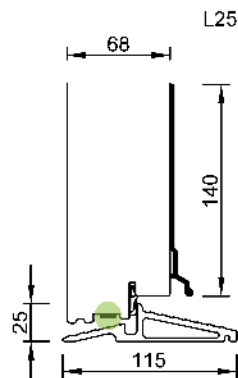

V20

V20

Standard

with kickplate

rational® AURA fire door inward.
01.06.2017

● = brandpasta placeret i karmen

© 2005 Rational vinduer A/S. All intellectual property rights and all rights in know-how in relation to this drawing may not be reproduced, stored, or transmitted in any form by any means (electronic, mechanical, photocopying, recording or otherwise) without the prior written consent of Rational vinduer A/S. It is to be used only for the purposes specified, and for no other purpose.