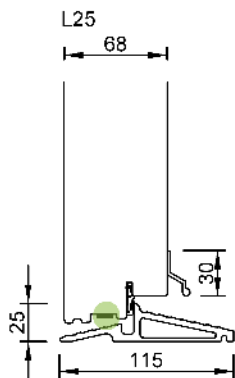

V20

V20

Standard

with kickplate

rational® AURA fire door inward.
01.06.2017

● = brandpasta placeret i karmen

© 2005 Rational vinduer A/S. All intellectual property rights and all rights in know-how in relation to this drawing may not be reproduced, stored, or transmitted in any form by any means (electronic, mechanical, photocopying, recording or otherwise) without the prior written consent of Rational vinduer A/S. It is to be used only for the purposes specified, and for no other purpose.