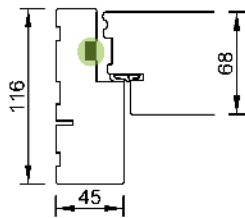

V20

V20

Standard

with kickplate

rational® AURA fire door inward.
01.06.2017

● = brandpasta placeret i karmen

© 2005 Rational vinduer A/S. All intellectual property rights and all rights in know-how in relation to this drawing may not be reproduced, stored, or transmitted in any form by any means (electronic, mechanical, photocopying, recording or otherwise) without the prior written consent of Rational vinduer A/S. It is to be used only for the purposes specified, and for no other purpose.