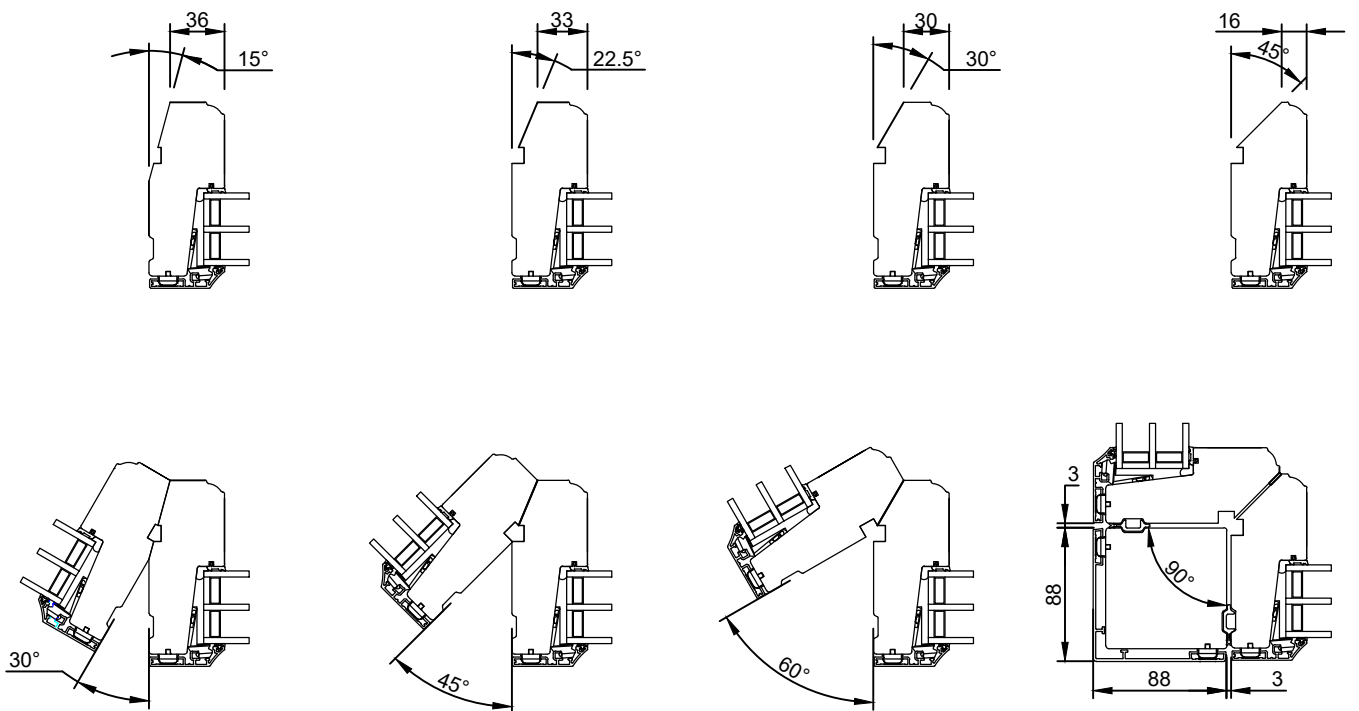

AURAPLUS PREMIUM

FORMAPLUS PREMIUM

rationel® Bewelled frames
01.12.2016

© 2005 Rationel vinduer A/S. All intellectual property rights and all rights in know-how in relation to this drawing may not be reproduced, stored, or transmitted in any form by any means (electronic, mechanical, photocopying, recording or otherwise) without the prior written consent of Rationel Windows Ltd. It is to be used only for the purposes specified by Rationel vinduer A/S and for no other purpose