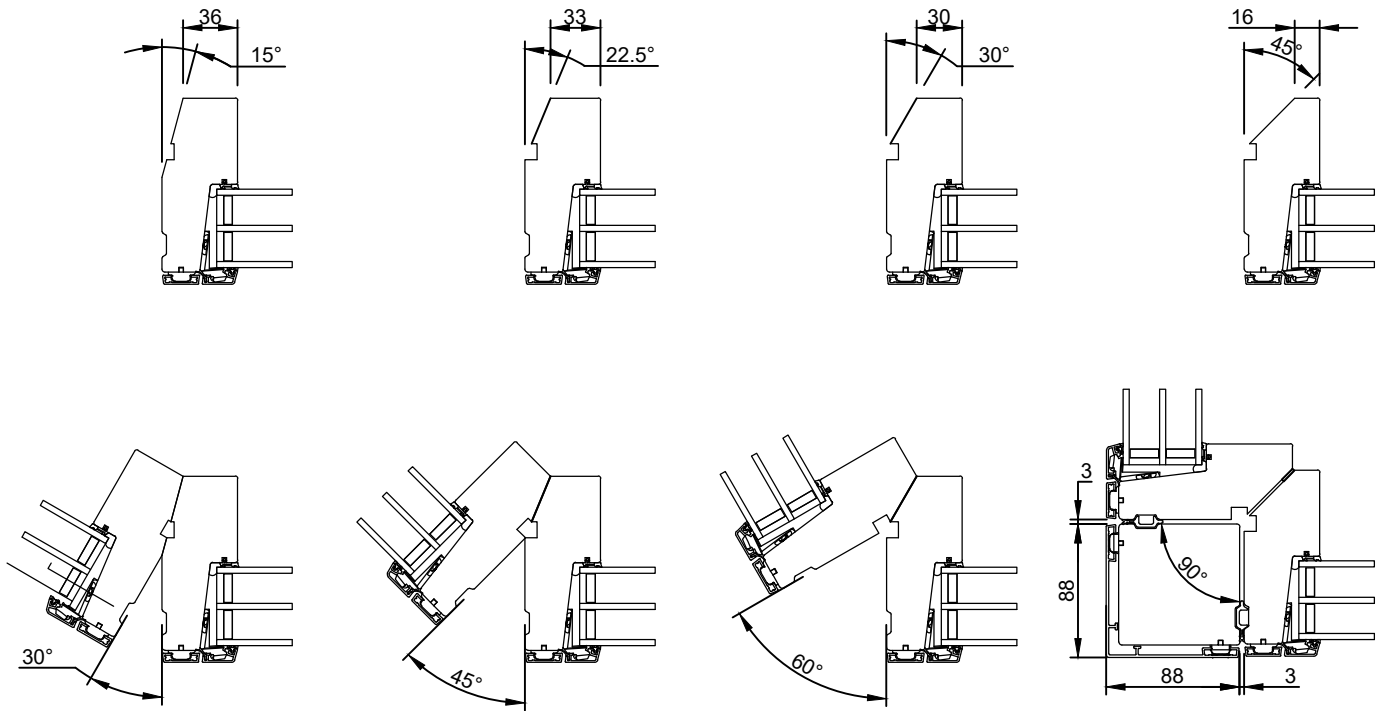

AURAPLUS PREMIUM

FORMAPLUS PREMIUM

rationel® Bewelled frames
01.12.2016

© 2005 Rationel vinduer A/S. All intellectual property rights and all rights in know-how in relation to this drawing may not be reproduced, stored, or transmitted in any form by any means (electronic, mechanical, photocopying, recording or otherwise) without the prior written consent of Rationel Windows Ltd. It is to be used only for the purposes specified by Rationel vinduer A/S and for no other purpose