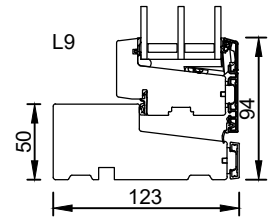

V3
V7 (mirrored)

L2
L8 (mirrored)

rational® AURAPLUS 3 layer Windows
01.12.2016

© 2005 Rational vinduer A/S. All intellectual property rights and all rights in know-how in relation to this drawing may not be reproduced, stored, or transmitted in any form by any means (electronic, mechanical, photocopying, recording or otherwise) without the prior written consent of Rational Windows Ltd. It is to be used only for the purposes specified by Rational vinduer A/S and for no other purpose